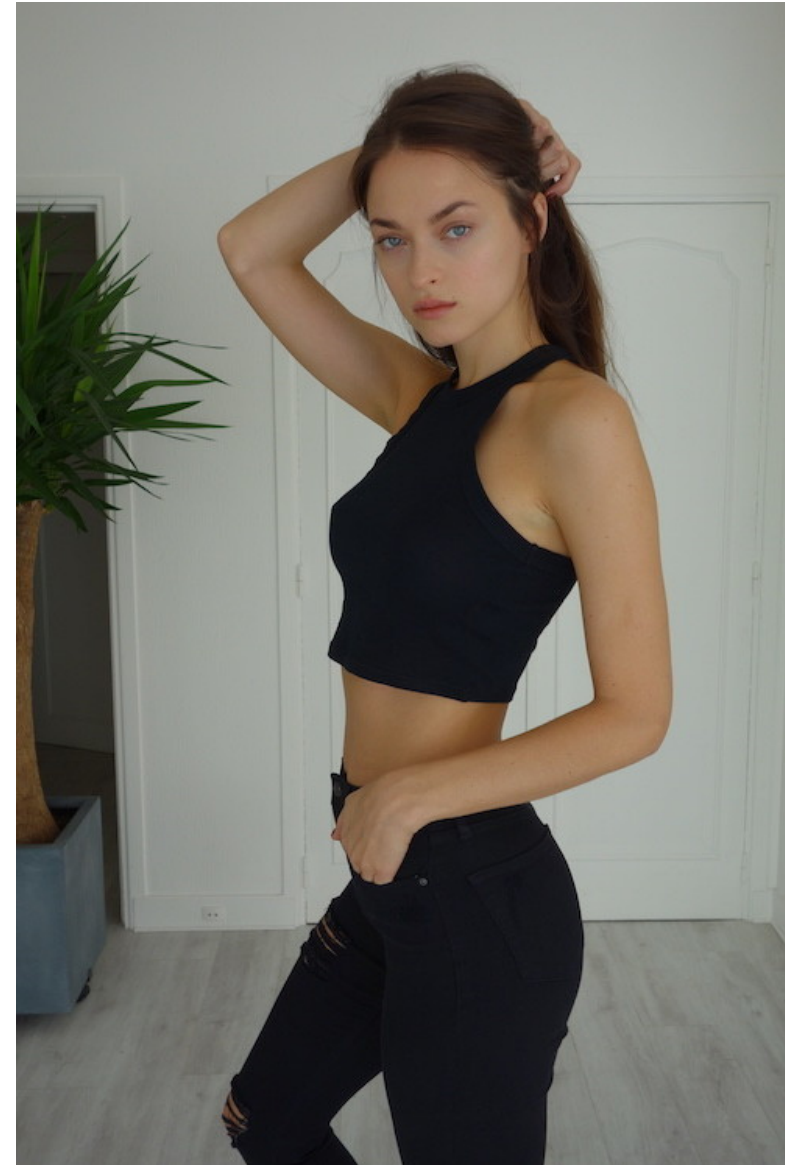

KATYA G

Height: 178cm / 5' 10" Bust: 95cm / 37½" B Waist: 60cm 23½" Hips: 90cm / 35½" Shoes: 40 EU / 9 US / 7 UK Hair: Brown Eyes: Blue

KATYA G

Height: 178cm / 5' 10" Bust: 95cm / 37½" B Waist: 60cm 23½" Hips: 90cm / 35½" Shoes: 40 EU / 9 US / 7 UK Hair: Brown Eyes: Blue