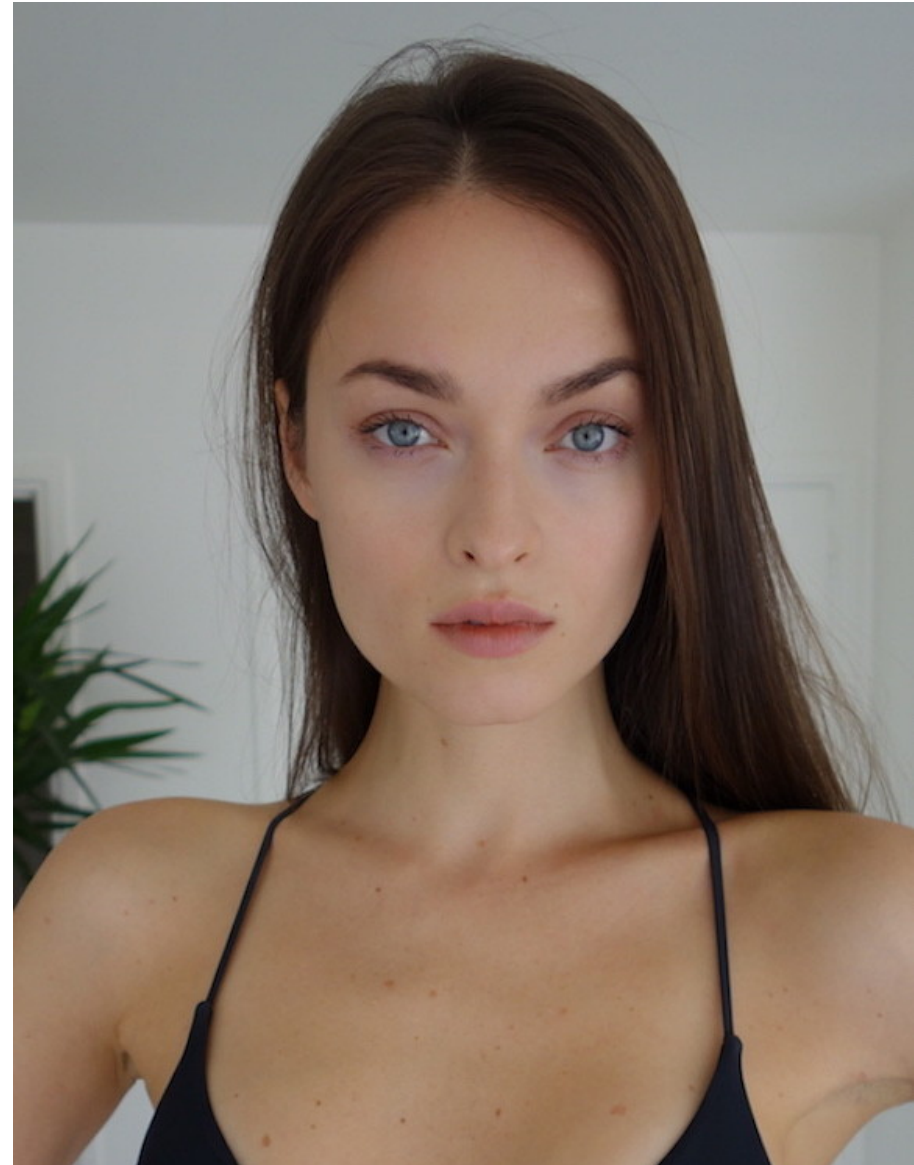

KATYA G

Height: 178cm / 5' 10" Bust: 95cm / 37½" B Waist: 60cm 23½" Hips: 90cm / 35½" Shoes: 40 EU / 9 US / 7 UK Hair: Brown Eyes: Blue

KATYA G

Height: 178cm / 5' 10" Bust: 95cm / 37½" B Waist: 60cm 23½" Hips: 90cm / 35½" Shoes: 40 EU / 9 US / 7 UK Hair: Brown Eyes: Blue