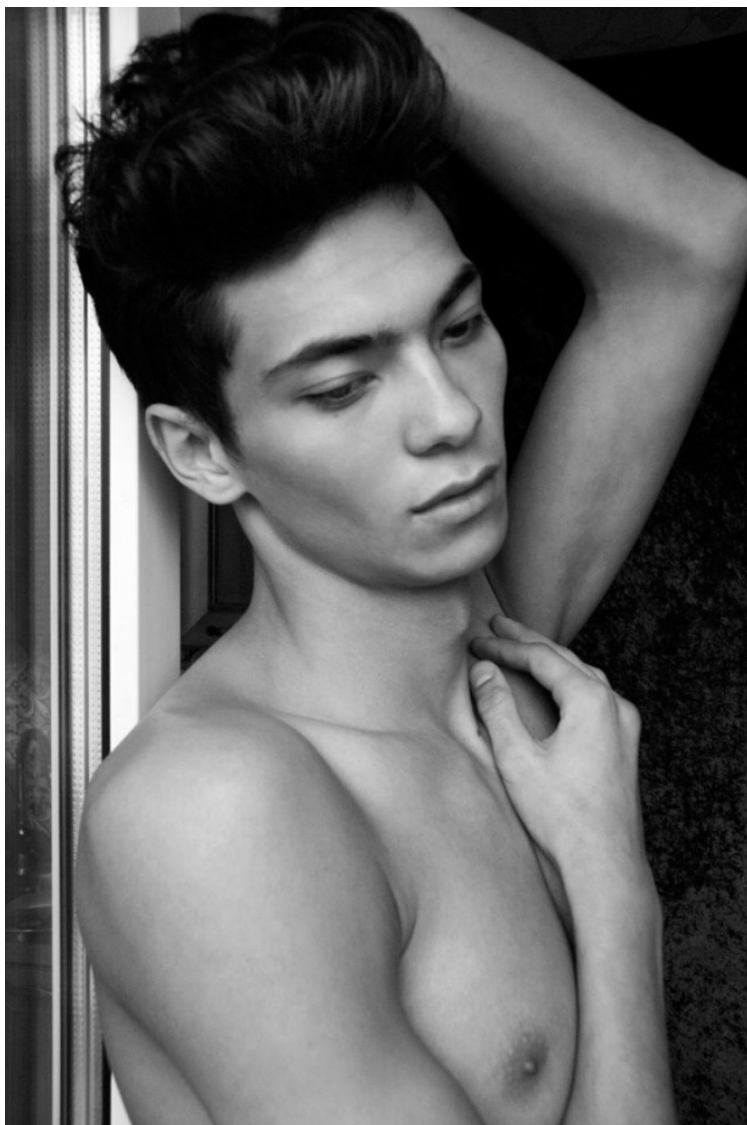

**NIKOLAY D**

Height: 188cm / 6' 2" Chest: 94cm / 37" Waist: 78cm 30½" Hips: 92cm / 36" Shoes: 43 EU / 9 US / 8.5 UK Hair: Black Eyes: Brown

**NIKOLAY D**

Height: 188cm / 6' 2" Chest: 94cm / 37" Waist: 78cm 30½" Hips: 92cm / 36" Shoes: 43 EU / 9 US / 8.5 UK Hair: Black Eyes: Brown

**NIKOLAY D**

Height: 188cm / 6' 2"   Chest: 94cm / 37"   Waist: 78cm 30½"   Hips: 92cm / 36"   Shoes: 43 EU / 9 US / 8.5 UK   Hair: Black   Eyes: Brown

M M O E D T E R L O S  
GmbH

**NIKOLAY D**

Height: 188cm / 6' 2" Chest: 94cm / 37" Waist: 78cm 30½" Hips: 92cm / 36" Shoes: 43 EU / 9 US / 8.5 UK Hair: Black Eyes: Brown