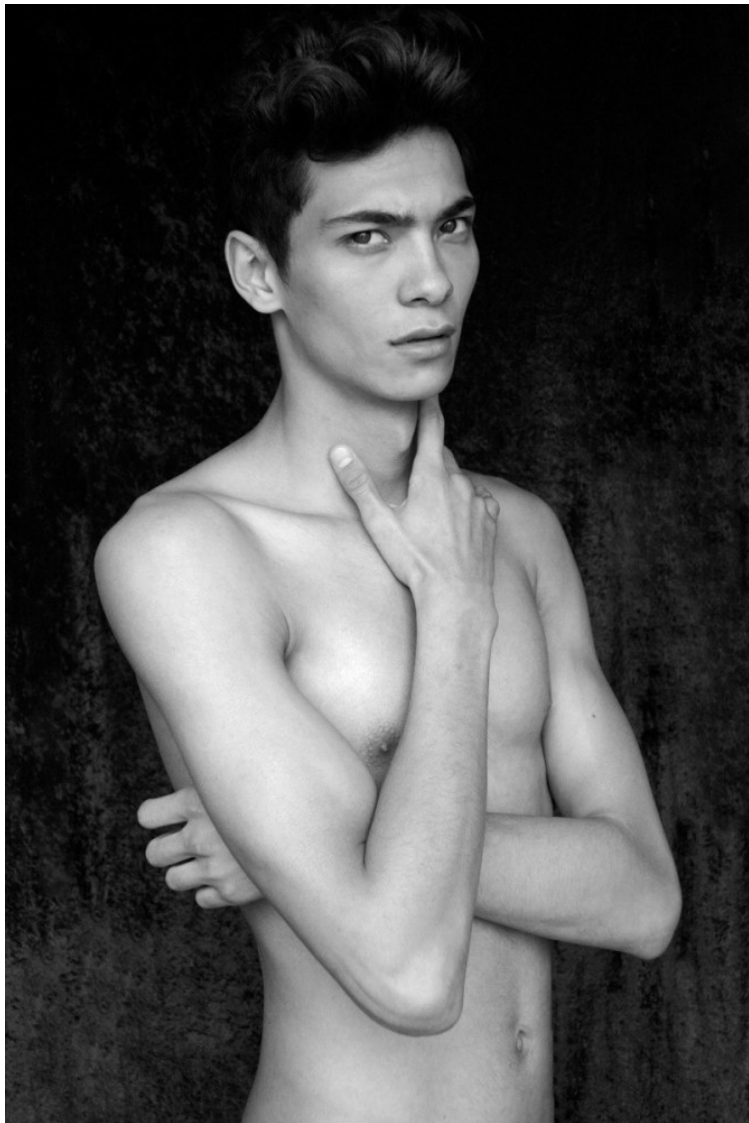

**NIKOLAY D**

Height: 188cm / 6' 2" Chest: 94cm / 37" Waist: 78cm 30½" Hips: 92cm / 36" Shoes: 43 EU / 9 US / 8.5 UK Hair: Black Eyes: Brown

**NIKOLAY D**

Height: 188cm / 6' 2" Chest: 94cm / 37" Waist: 78cm 30½" Hips: 92cm / 36" Shoes: 43 EU / 9 US / 8.5 UK Hair: Black Eyes: Brown

**NIKOLAY D**

Height: 188cm / 6' 2"   Chest: 94cm / 37"   Waist: 78cm 30½"   Hips: 92cm / 36"   Shoes: 43 EU / 9 US / 8.5 UK   Hair: Black   Eyes: Brown

M M O E D T E R L O S  
GmbH

**NIKOLAY D**

Height: 188cm / 6' 2" Chest: 94cm / 37" Waist: 78cm 30½" Hips: 92cm / 36" Shoes: 43 EU / 9 US / 8.5 UK Hair: Black Eyes: Brown