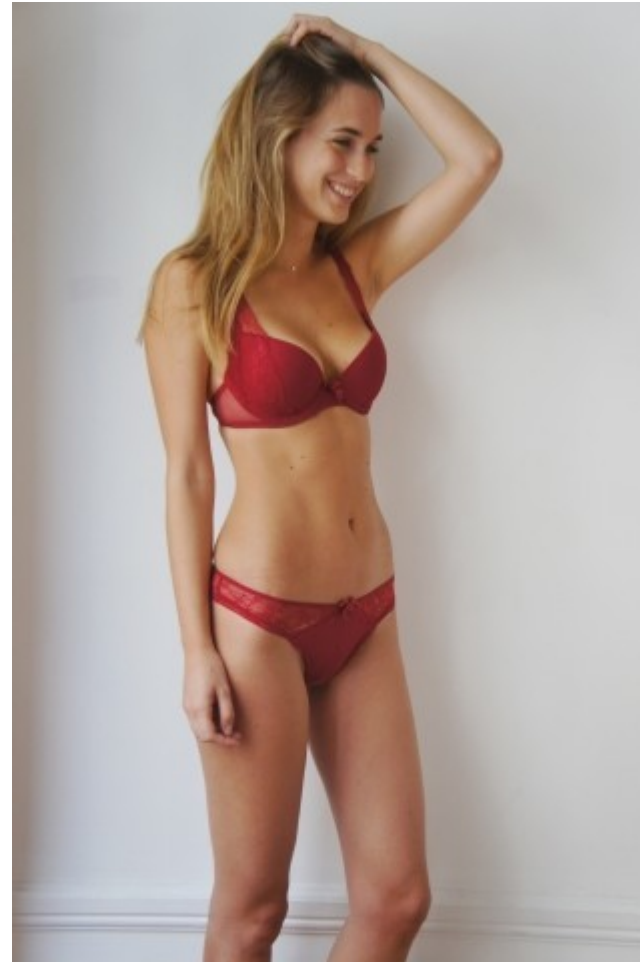

CAMILLE D

Height: 177cm / 5' 9½" Bust: 85cm / 33½" B Waist: 61cm / 24" Hips: 90cm / 35½" Shoes: 38 EU / 7 US / 5 UK Hair: Blond Eyes: Green

CAMILLE D

Height: 177cm / 5' 9½" Bust: 85cm / 33½" B Waist: 61cm / 24" Hips: 90cm / 35½" Shoes: 38 EU / 7 US / 5 UK Hair: Blond Eyes: Green