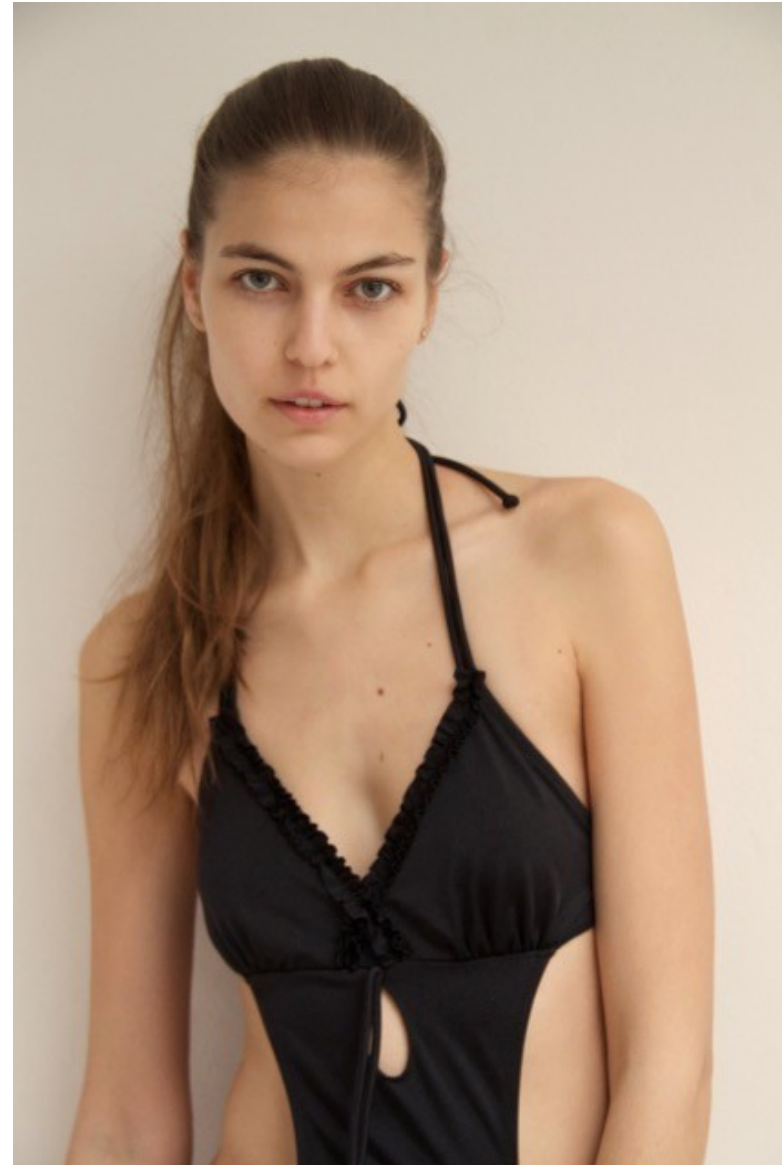

**LIN K**

Height: 180cm / 5' 11"   Bust: 78cm / 30½" B   Waist: 62cm 24½"   Hips: 88cm / 34½"   Shoes: 39 EU / 8 US / 6 UK   Hair: Brown   Eyes: Green

**LINK**

Height: 180cm / 5' 11"   Bust: 78cm / 30½" B   Waist: 62cm 24½"   Hips: 88cm / 34½"   Shoes: 39 EU / 8 US / 6 UK   Hair: Brown   Eyes: Green

**LINK**

Height: 180cm / 5' 11"   Bust: 78cm / 30½" B   Waist: 62cm 24½"   Hips: 88cm / 34½"   Shoes: 39 EU / 8 US / 6 UK   Hair: Brown   Eyes: Green

**LIN K**

Height: 180cm / 5' 11"   Bust: 78cm / 30½" B   Waist: 62cm 24½"   Hips: 88cm / 34½"   Shoes: 39 EU / 8 US / 6 UK   Hair: Brown   Eyes: Green