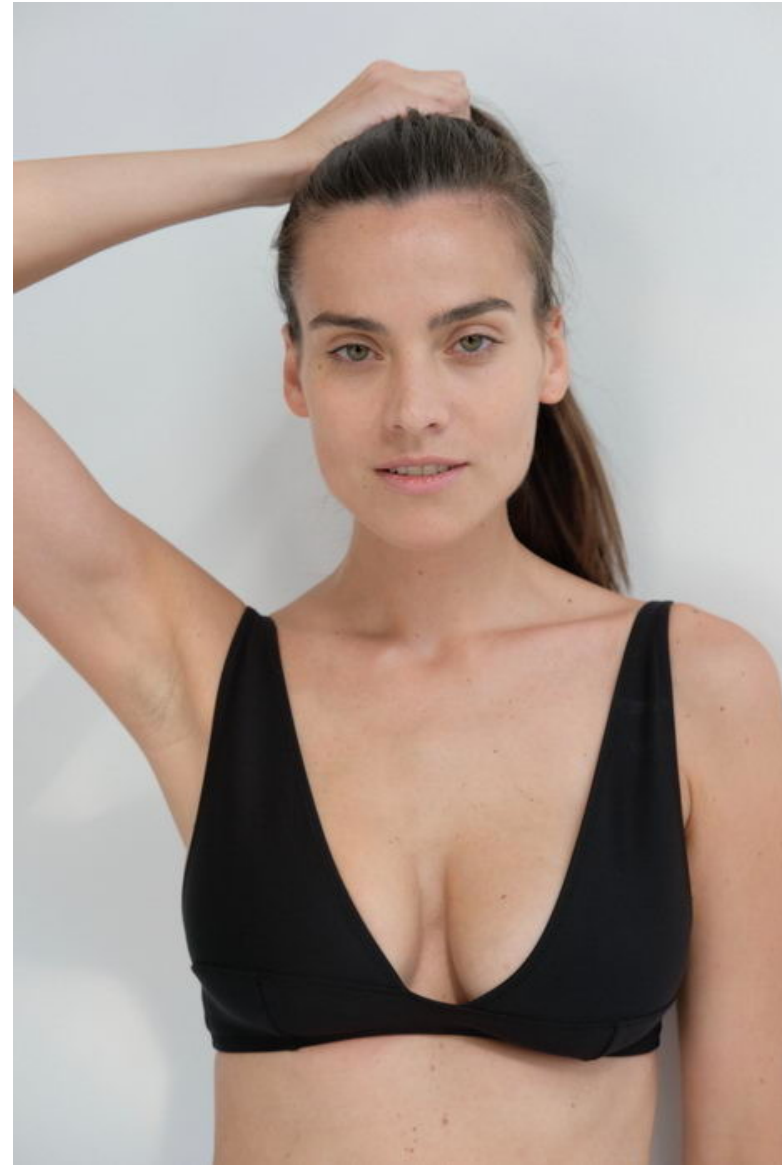

ANNA T

Height: 178cm / 5' 10" Bust: 87cm / 34½" C Waist: 61cm 24" Hips: 90cm / 35½" Shoes: 40 EU / 9 US / 7 UK Hair: Brown Eyes: Brown

ANNA T

Height: 178cm / 5' 10" Bust: 87cm / 34½" C Waist: 61cm 24" Hips: 90cm / 35½" Shoes: 40 EU / 9 US / 7 UK Hair: Brown Eyes: Brown

ANNA T

Height: 178cm / 5' 10" Bust: 87cm / 34½" C Waist: 61cm 24" Hips: 90cm / 35½" Shoes: 40 EU / 9 US / 7 UK Hair: Brown Eyes: Brown