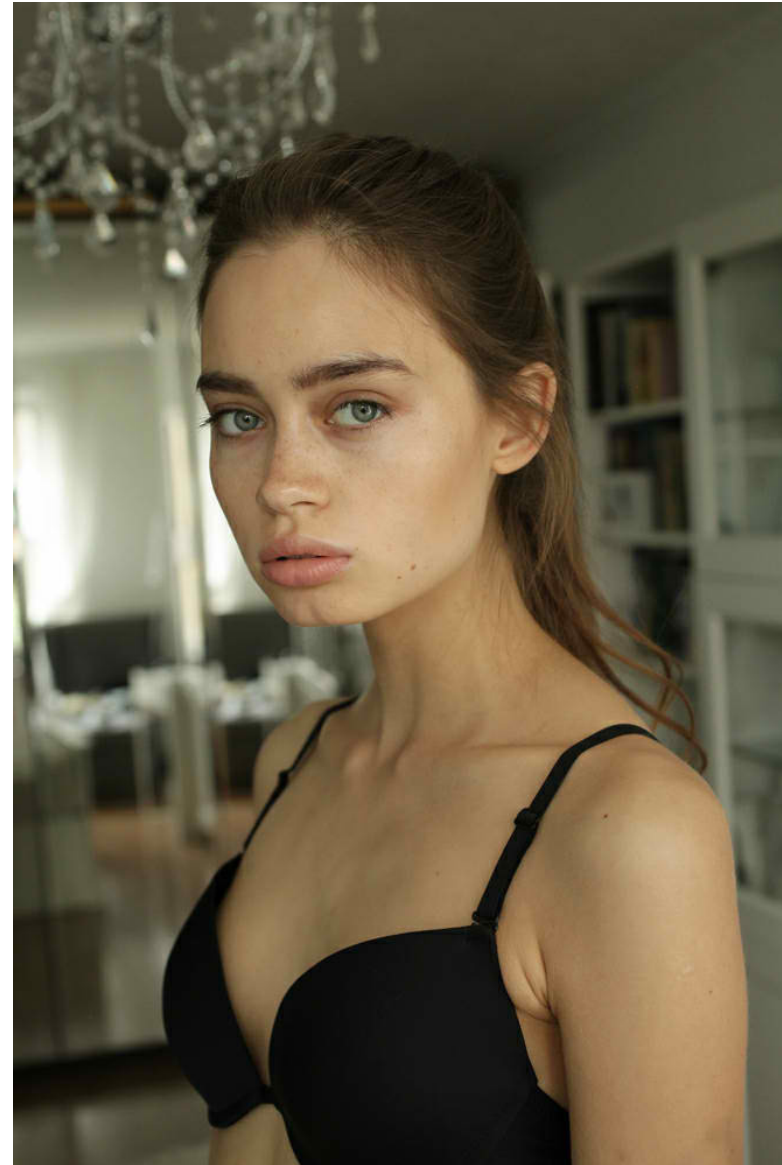

LISA Y

Height: 178cm / 5' 10" Bust: 75cm / 29½" Waist: 58cm 23" Hips: 89cm / 35" Shoes: 40 EU / 9 US / 7 UK Hair: Light brown Eyes: Blue gray

LISA Y

Height: 178cm / 5' 10" Bust: 75cm / 29½" Waist: 58cm 23" Hips: 89cm / 35" Shoes: 40 EU / 9 US / 7 UK Hair: Light brown Eyes: Blue gray