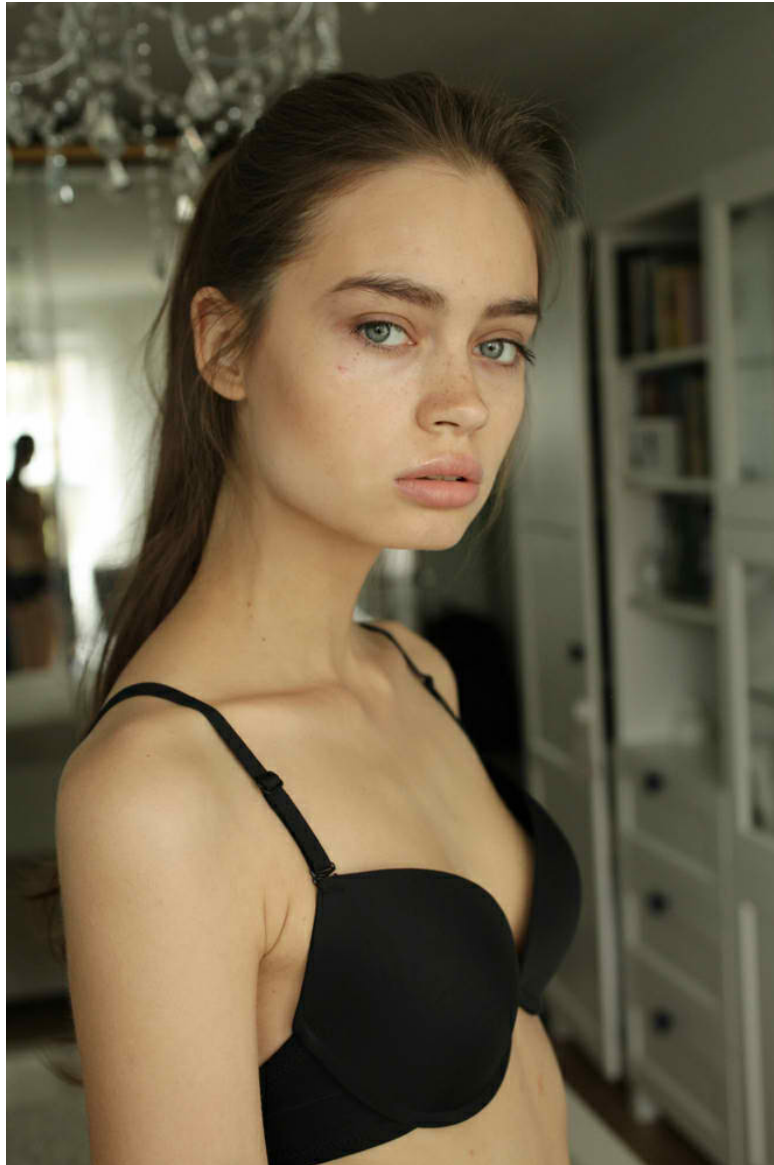

LISA Y

Height: 178cm / 5' 10" Bust: 75cm / 29½" Waist: 58cm 23" Hips: 89cm / 35" Shoes: 40 EU / 9 US / 7 UK Hair: Light brown Eyes: Blue gray

LISA Y

Height: 178cm / 5' 10" Bust: 75cm / 29½" Waist: 58cm 23" Hips: 89cm / 35" Shoes: 40 EU / 9 US / 7 UK Hair: Light brown Eyes: Blue gray