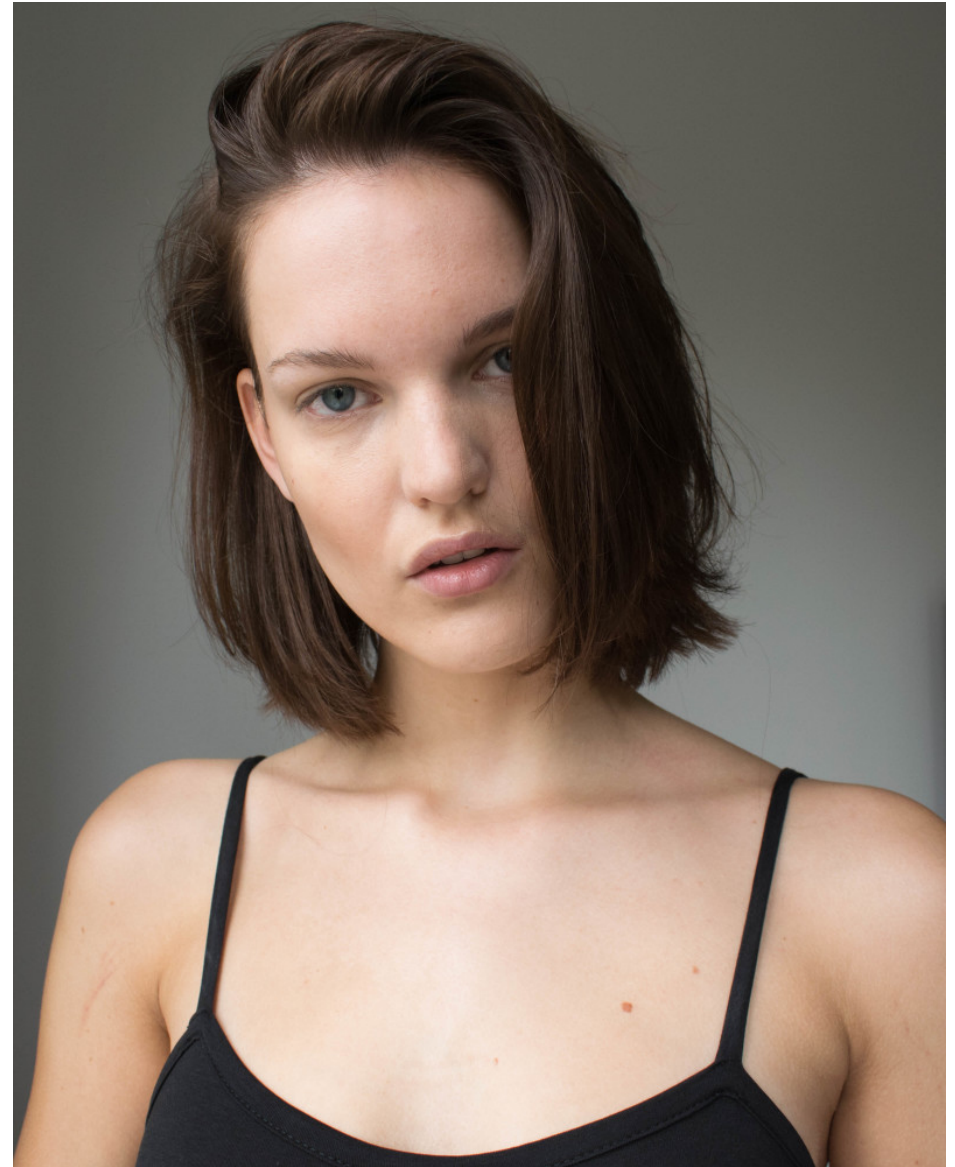

**LUCINDA S**

Height: 180cm / 5' 11"   Bust: 84cm / 33" B   Waist: 63cm 25"   Hips: 87.5cm / 34½"   Shoes: 40 EU / 9 US / 7 UK   Hair: Brown   Eyes: Blue

**LUCINDA S**

Height: 180cm / 5' 11"   Bust: 84cm / 33" B   Waist: 63cm 25"   Hips: 87.5cm / 34½"   Shoes: 40 EU / 9 US / 7 UK   Hair: Brown   Eyes: Blue