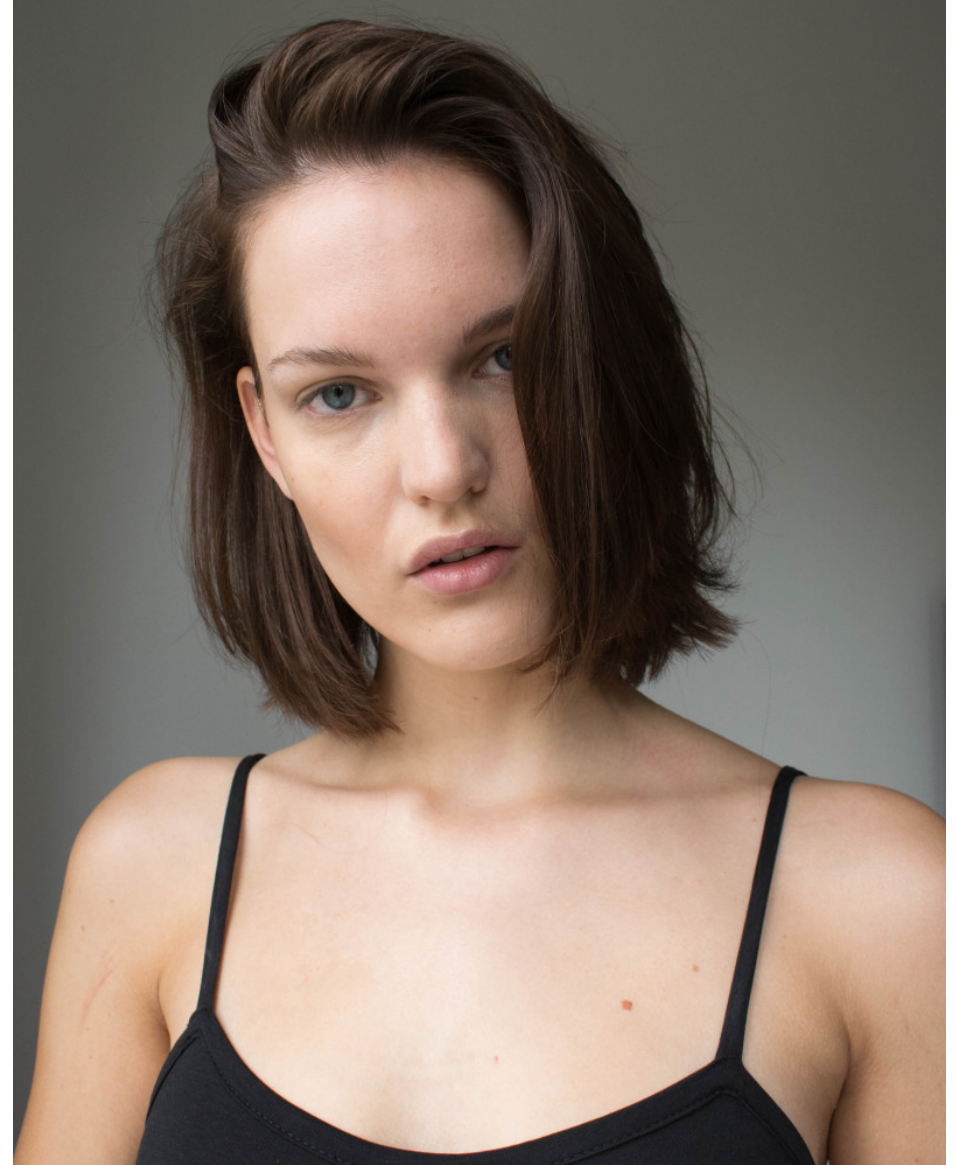

LUCINDA S

Height: 180cm / 5' 11" Bust: 84cm / 33" B Waist: 63cm 25" Hips: 87.5cm / 34½" Shoes: 40 EU / 9 US / 7 UK Hair: Brown Eyes: Blue

LUCINDA S

Height: 180cm / 5' 11" Bust: 84cm / 33" B Waist: 63cm 25" Hips: 87.5cm / 34½" Shoes: 40 EU / 9 US / 7 UK Hair: Brown Eyes: Blue