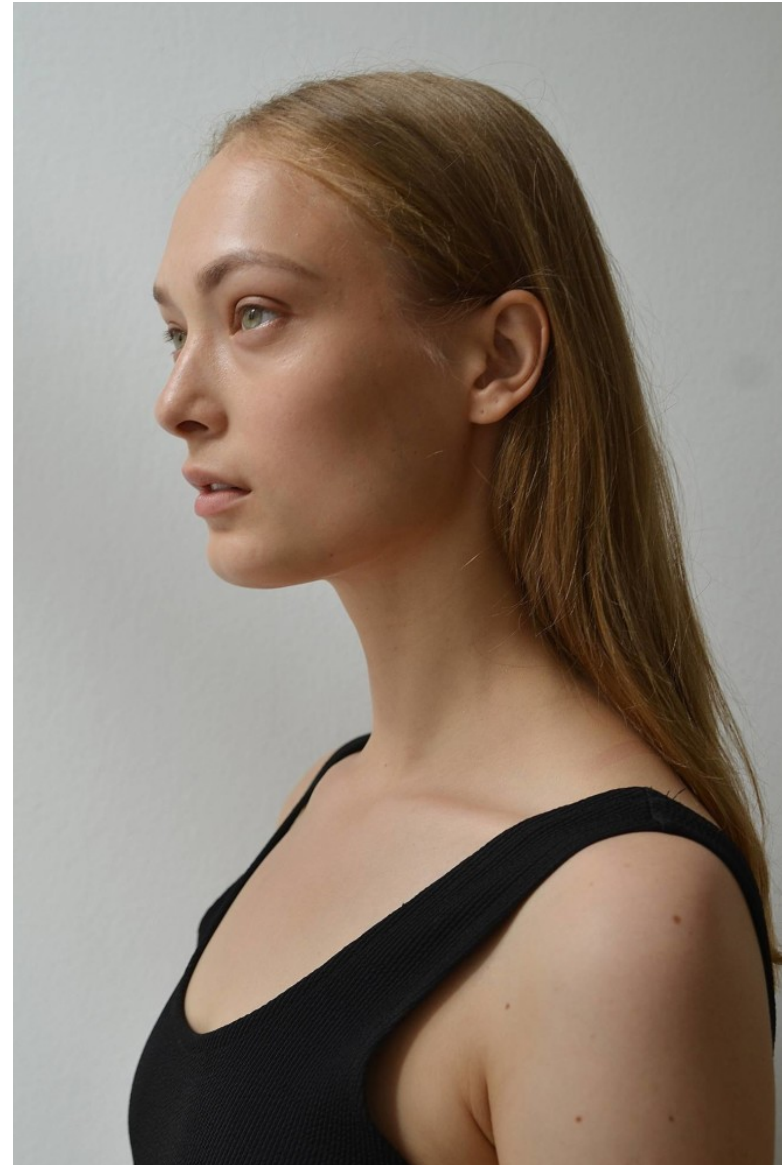

EGLE J

Height: 179cm / 5' 10½" Bust: 86cm / 34" A Waist: 62cm 24½" Hips: 89cm / 35" Shoes: 39 EU / 8 US / 6 UK Hair: Blond Eyes: Blue

EGLE J

Height: 179cm / 5' 10½" Bust: 86cm / 34" A Waist: 62cm 24½" Hips: 89cm / 35" Shoes: 39 EU / 8 US / 6 UK Hair: Blond Eyes: Blue

EGLE J

Height: 179cm / 5' 10½" Bust: 86cm / 34" A Waist: 62cm 24½" Hips: 89cm / 35" Shoes: 39 EU / 8 US / 6 UK Hair: Blond Eyes: Blue