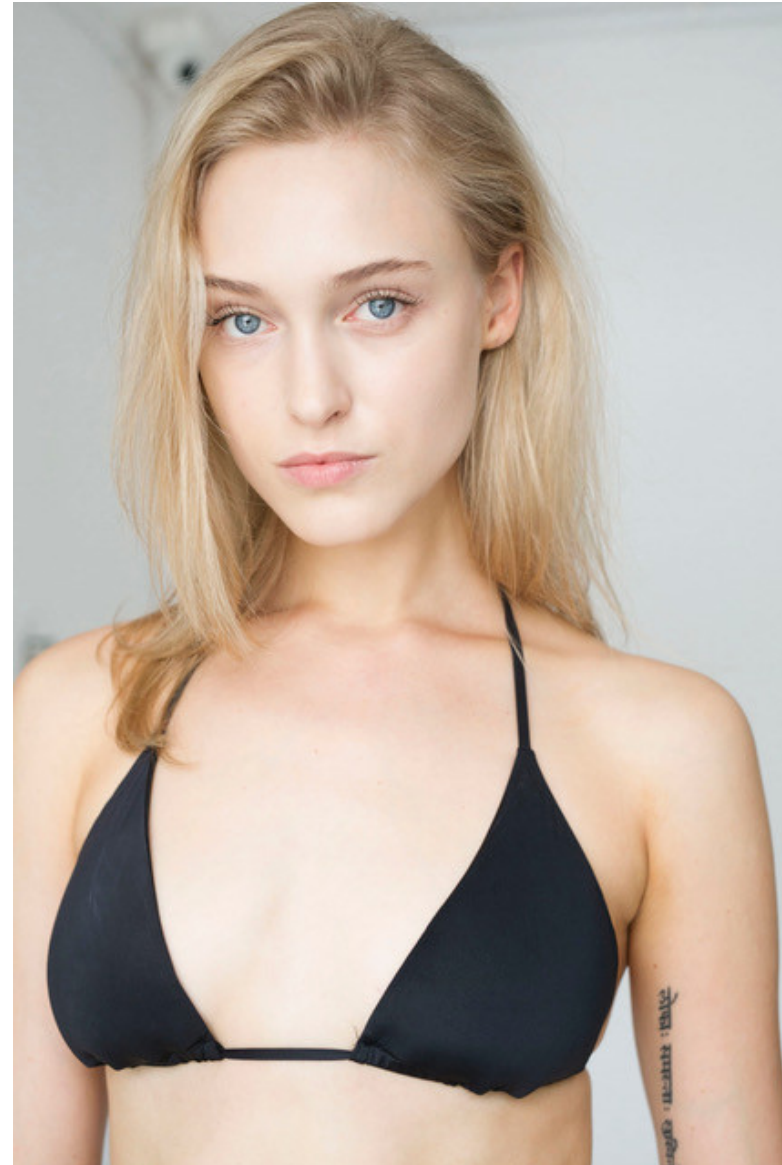

ELIZA K

Height: 180cm / 5' 11" Bust: 78cm / 30½" B Waist: 60cm 23½" Hips: 90cm / 35½" Shoes: 39 EU / 8 US / 6 UK Hair: Blond Eyes: Blue

ELIZA K

Height: 180cm / 5' 11" Bust: 78cm / 30½" B Waist: 60cm 23½" Hips: 90cm / 35½" Shoes: 39 EU / 8 US / 6 UK Hair: Blond Eyes: Blue