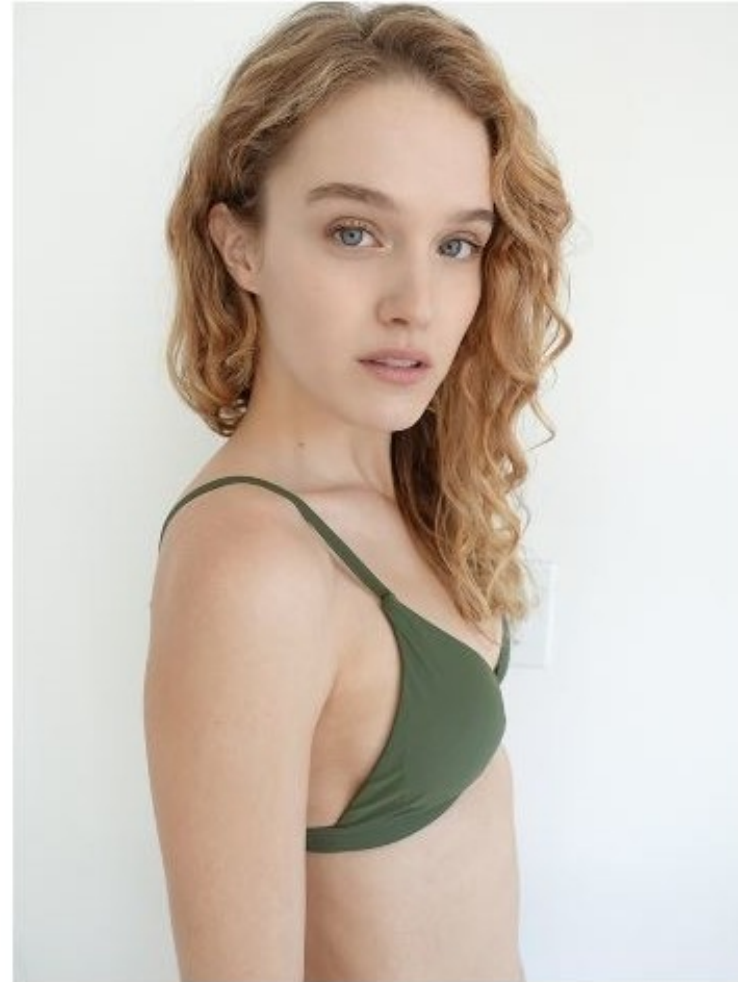

DANA D

Height: 178cm / 5' 10" Bust: 84cm / 33" B Waist: 61cm 24" Hips: 90cm / 35½" Shoes: 40 EU / 9 US / 7 UK Hair: Blond Eyes: Blue

DANA D

Height: 178cm / 5' 10" Bust: 84cm / 33" B Waist: 61cm 24" Hips: 90cm / 35½" Shoes: 40 EU / 9 US / 7 UK Hair: Blond Eyes: Blue