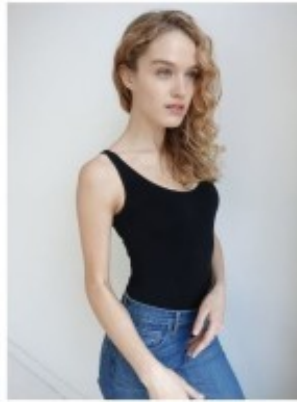

DANA D

Height: 178cm / 5' 10" Bust: 84cm / 33" B Waist: 61cm 24" Hips: 90cm / 35½" Shoes: 40 EU / 9 US / 7 UK Hair: Blond Eyes: Blue

DANA D

Height: 178cm / 5' 10" Bust: 84cm / 33" B Waist: 61cm 24" Hips: 90cm / 35½" Shoes: 40 EU / 9 US / 7 UK Hair: Blond Eyes: Blue