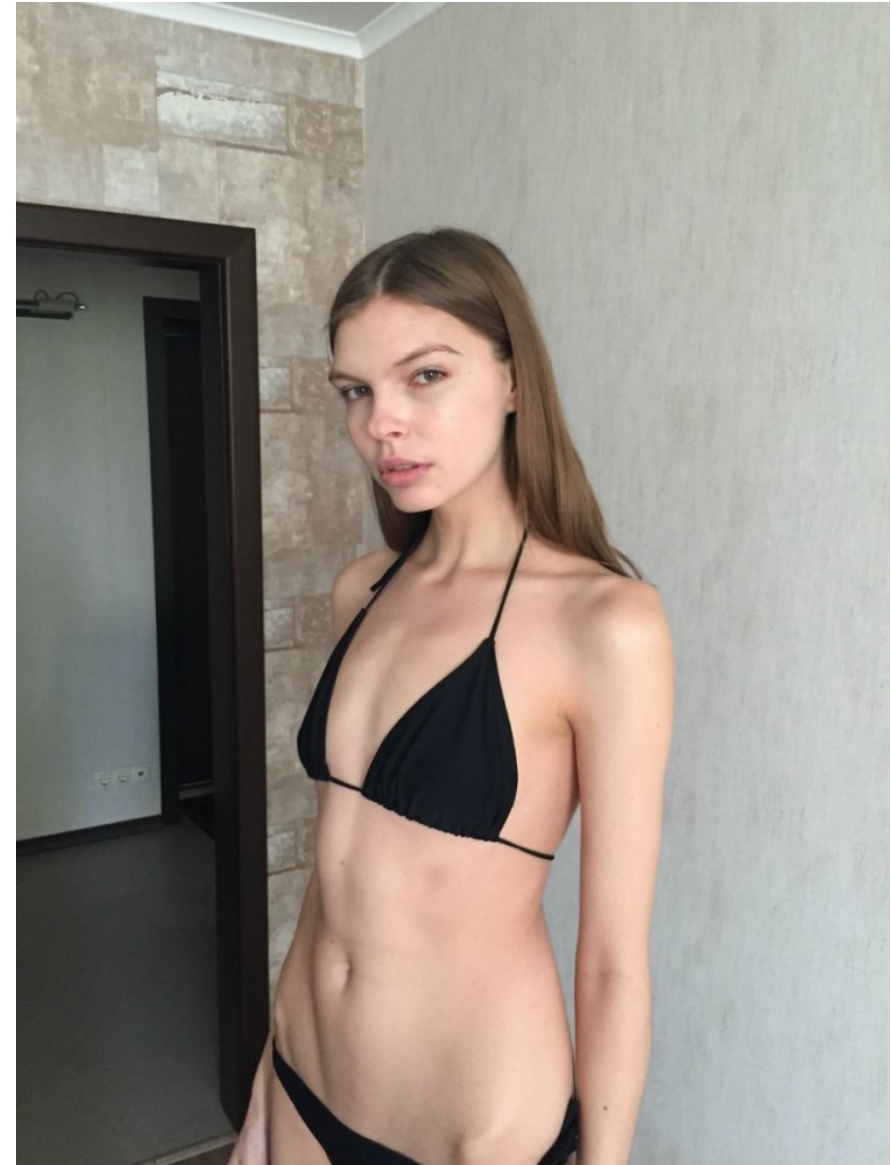

YULIA V

Height: 178.5cm / 5' 10½" Bust: 83cm / 32½" Waist: 62cm 24½" Hips: 89cm / 35" Shoes: 40 EU / 9 US / 7 UK Hair: Dark blond Eyes: Green

YULIA V

Height: 178.5cm / 5' 10½" Bust: 83cm / 32½" Waist: 62cm 24½" Hips: 89cm / 35" Shoes: 40 EU / 9 US / 7 UK Hair: Dark blond Eyes: Green

YULIA V

Height: 178.5cm / 5' 10½" Bust: 83cm / 32½" Waist: 62cm 24½" Hips: 89cm / 35" Shoes: 40 EU / 9 US / 7 UK Hair: Dark blond Eyes: Green