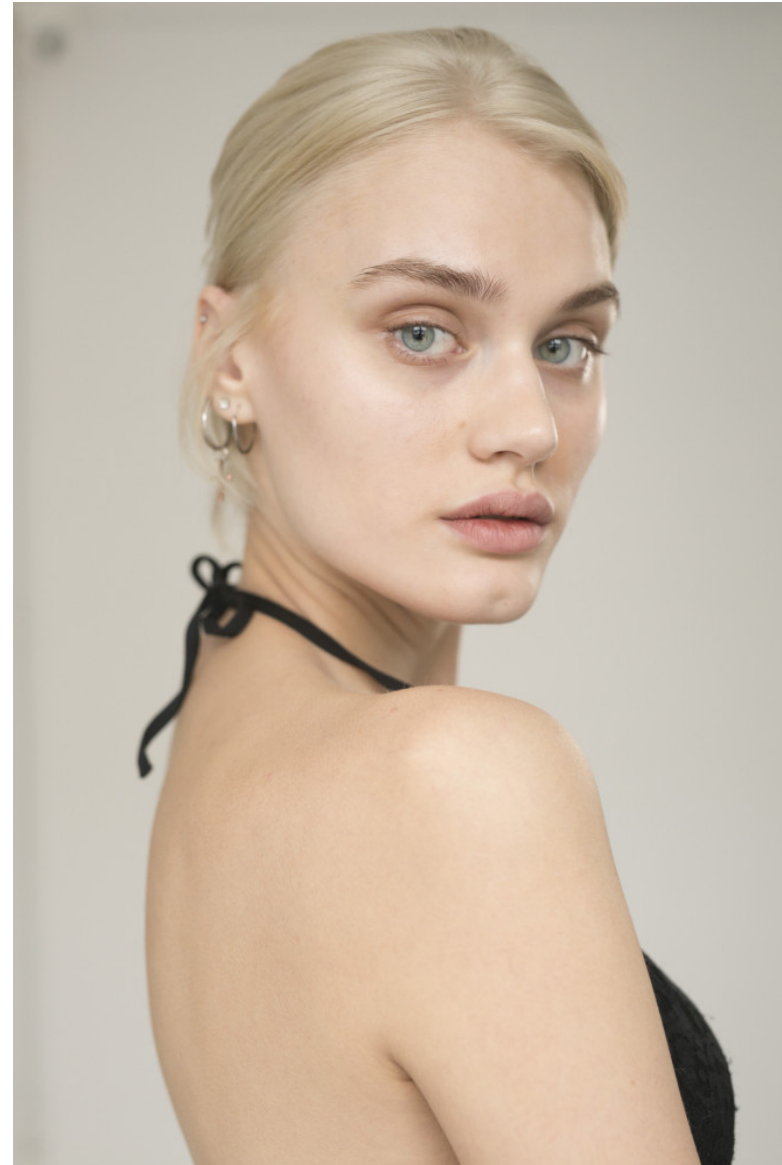

NICOLE G

Height: 175cm / 5' 9" Bust: 80cm / 31½" B Waist: 59cm 23" Hips: 88cm / 34½" Shoes: 39 EU / 8 US / 6 UK Hair: Light brown Eyes: Blue

NICOLE G

Height: 175cm / 5' 9" Bust: 80cm / 31½" B Waist: 59cm 23" Hips: 88cm / 34½" Shoes: 39 EU / 8 US / 6 UK Hair: Light brown Eyes: Blue