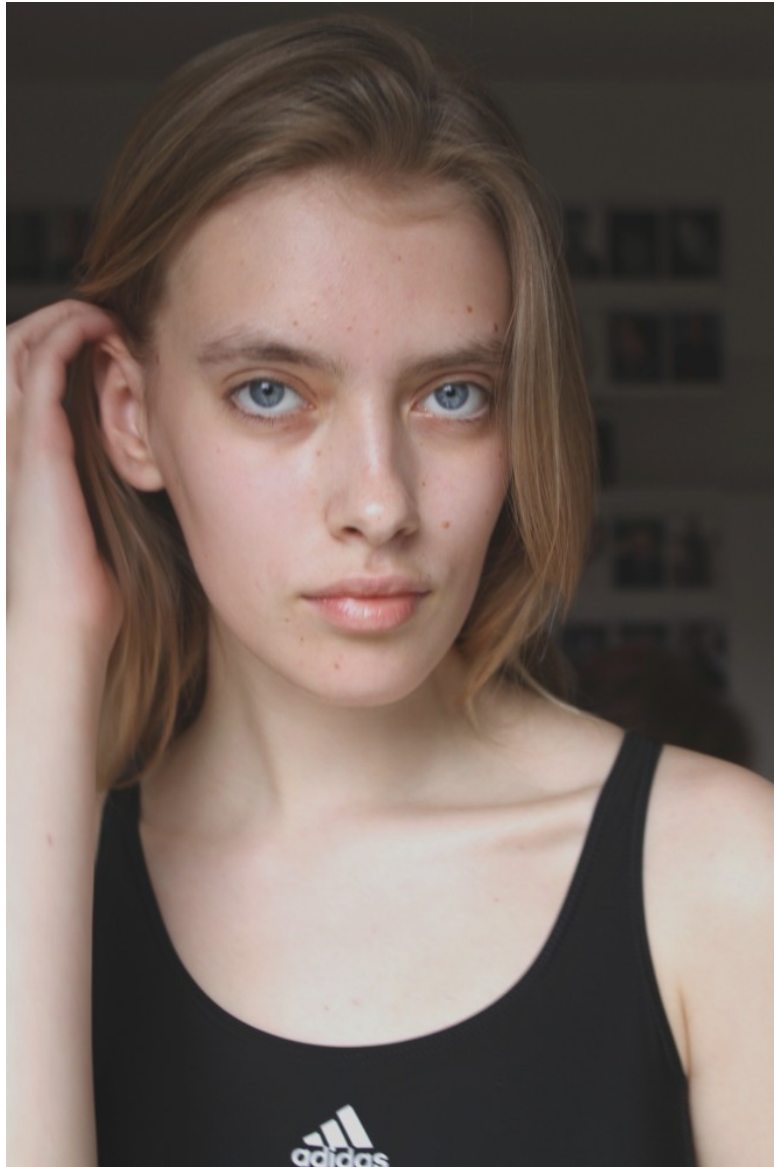

SOFYA T

Height: 181cm / 5' 11½" Bust: 84cm / 33" A Waist: 62cm 24½" Hips: 91cm / 36" Shoes: 40 EU / 9 US / 7 UK Hair: Blond Eyes: Blue

SOFYA T

Height: 181cm / 5' 11½" Bust: 84cm / 33" A Waist: 62cm 24½" Hips: 91cm / 36" Shoes: 40 EU / 9 US / 7 UK Hair: Blond Eyes: Blue

SOFYA T

Height: 181cm / 5' 11½" Bust: 84cm / 33" A Waist: 62cm 24½" Hips: 91cm / 36" Shoes: 40 EU / 9 US / 7 UK Hair: Blond Eyes: Blue