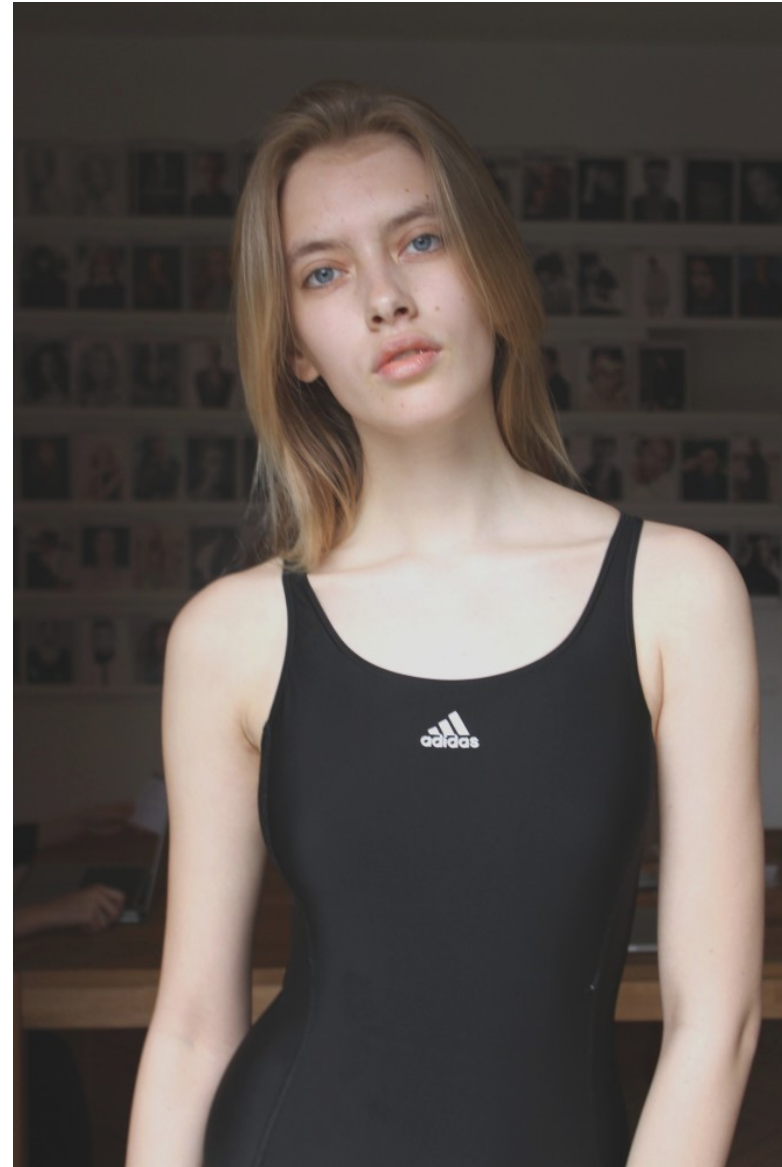

SOFYA T

Height: 181cm / 5' 11½" Bust: 84cm / 33" A Waist: 62cm 24½" Hips: 91cm / 36" Shoes: 40 EU / 9 US / 7 UK Hair: Blond Eyes: Blue

SOFYA T

Height: 181cm / 5' 11½" Bust: 84cm / 33" A Waist: 62cm 24½" Hips: 91cm / 36" Shoes: 40 EU / 9 US / 7 UK Hair: Blond Eyes: Blue

SOFYA T

Height: 181cm / 5' 11½" Bust: 84cm / 33" A Waist: 62cm 24½" Hips: 91cm / 36" Shoes: 40 EU / 9 US / 7 UK Hair: Blond Eyes: Blue