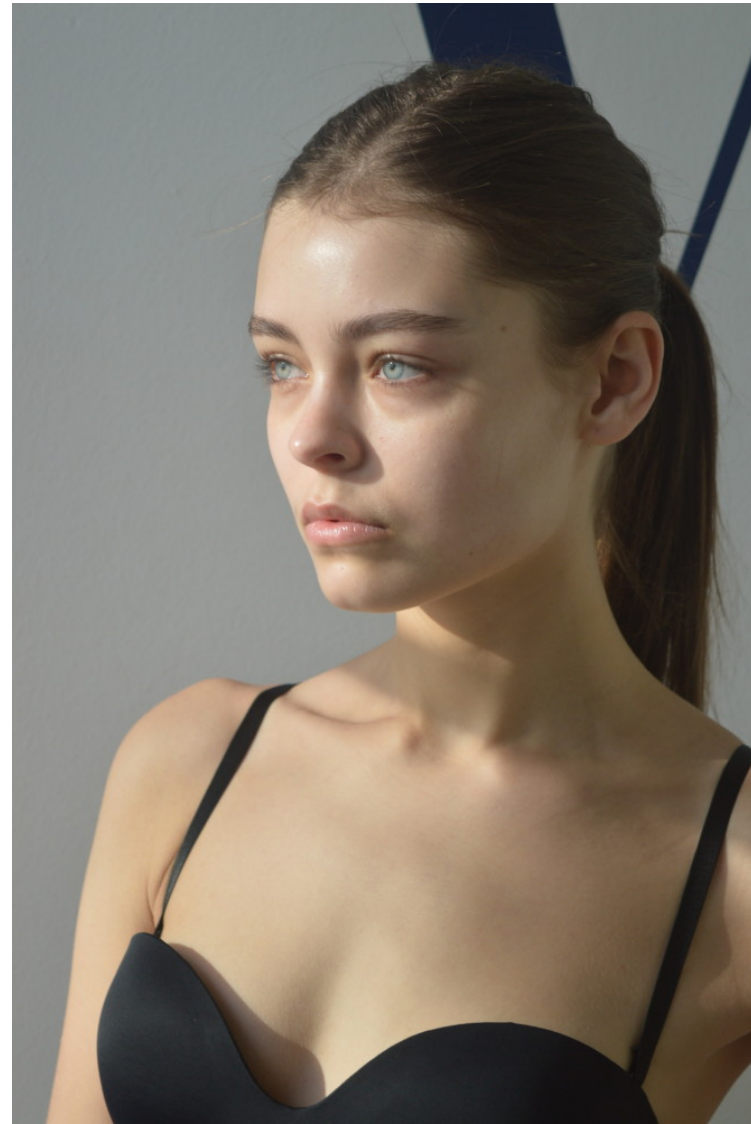

IRINA S

Height: 179cm / 5' 10½" Bust: 77cm / 30½" Waist: 61cm 24" Hips: 86cm / 34" Shoes: 38 EU / 7 US / 5 UK Hair: Brown Eyes: Blue

IRINA S

Height: 179cm / 5' 10½" Bust: 77cm / 30½" Waist: 61cm 24" Hips: 86cm / 34" Shoes: 38 EU / 7 US / 5 UK Hair: Brown Eyes: Blue