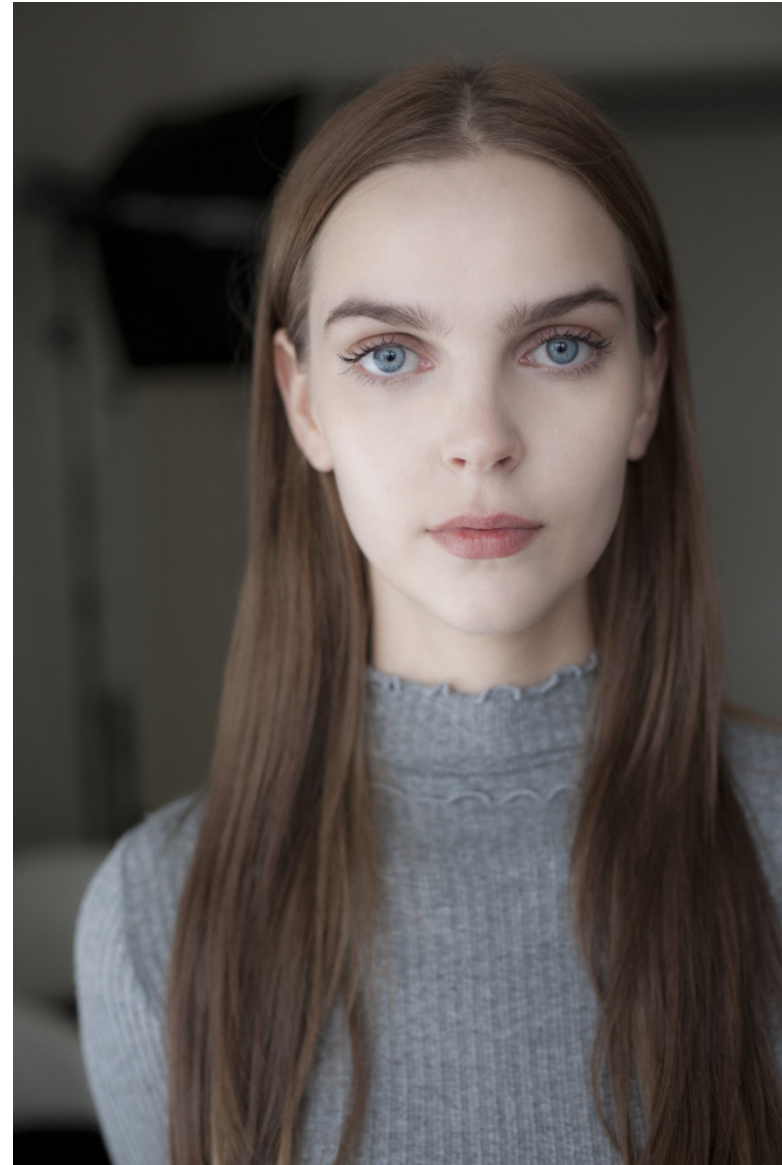

BRIGITTA L

Height: 179cm / 5' 10½" Bust: 83cm / 32½" B Waist: 60cm 23½" Hips: 89cm / 35" Shoes: 40 EU / 9 US / 7 UK Hair: Dark blond Eyes: Blue

BRIGITTA L

Height: 179cm / 5' 10½" Bust: 83cm / 32½" B Waist: 60cm 23½" Hips: 89cm / 35" Shoes: 40 EU / 9 US / 7 UK Hair: Dark blond Eyes: Blue