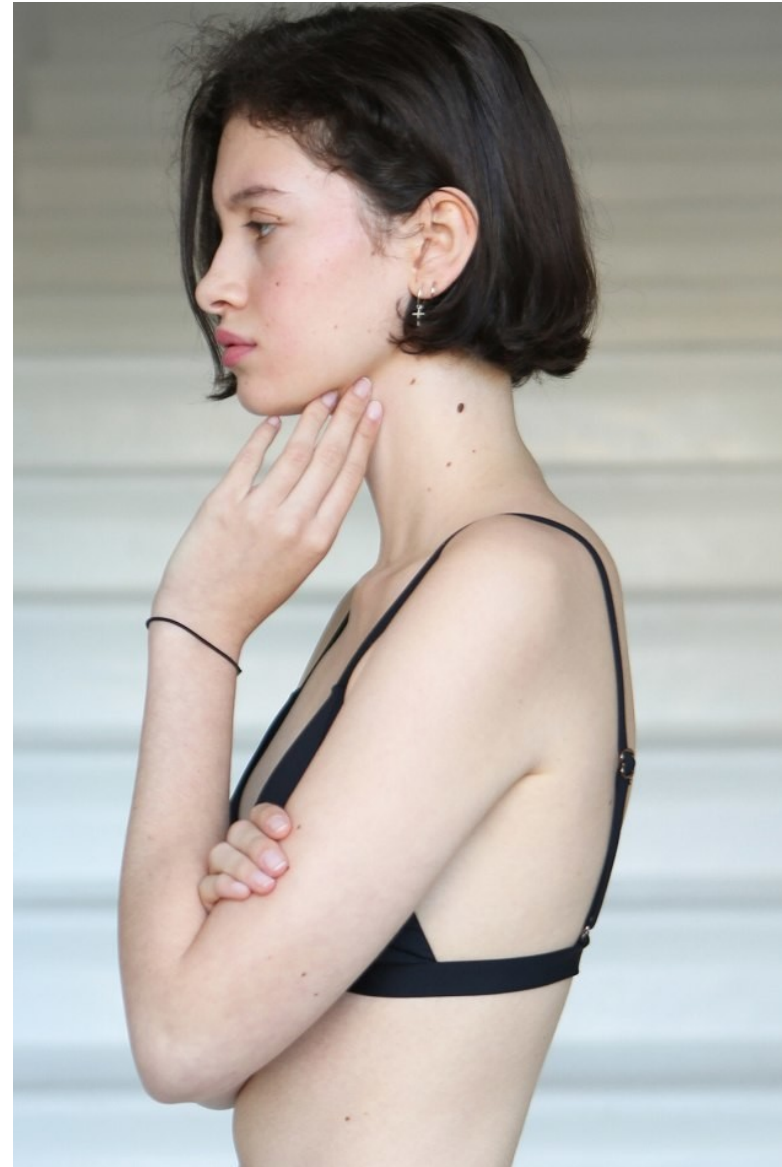

**KIM D**

Height: 178cm / 5' 10"   Bust: 82cm / 32½"   Waist: 58cm 23"   Hips: 89cm / 35"   Shoes: 39.5 EU / 8½ US / 6½ UK   Hair: Dark brown   Eyes: Brown

**KIM D**

Height: 178cm / 5' 10"   Bust: 82cm / 32½"   Waist: 58cm 23"   Hips: 89cm / 35"   Shoes: 39.5 EU / 8½ US / 6½ UK   Hair: Dark brown   Eyes: Brown