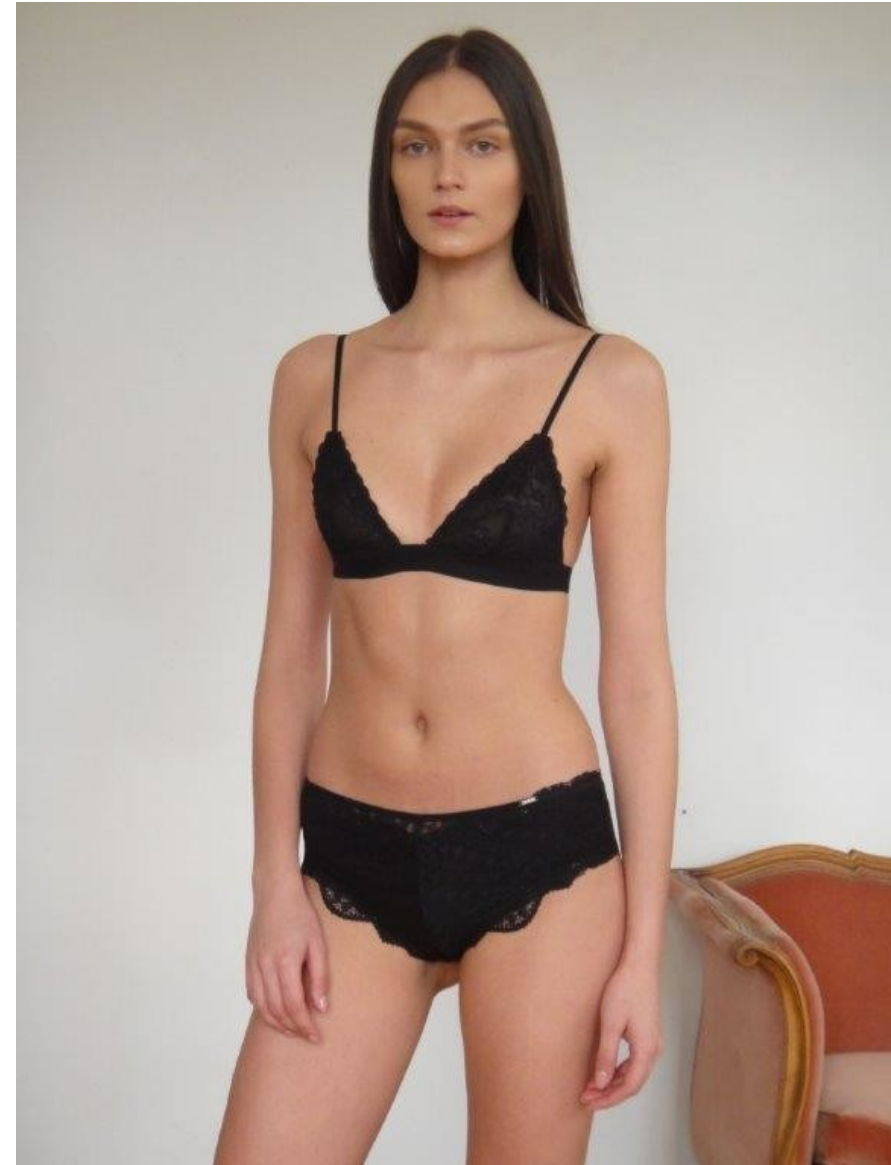

DEIMANTE M

Height: 179cm / 5' 10½" Bust: 82cm / 32½" Waist: 59cm 23" Hips: 86cm / 34" Shoes: 40 EU / 9 US / 7 UK Hair: Dark brown Eyes: Green