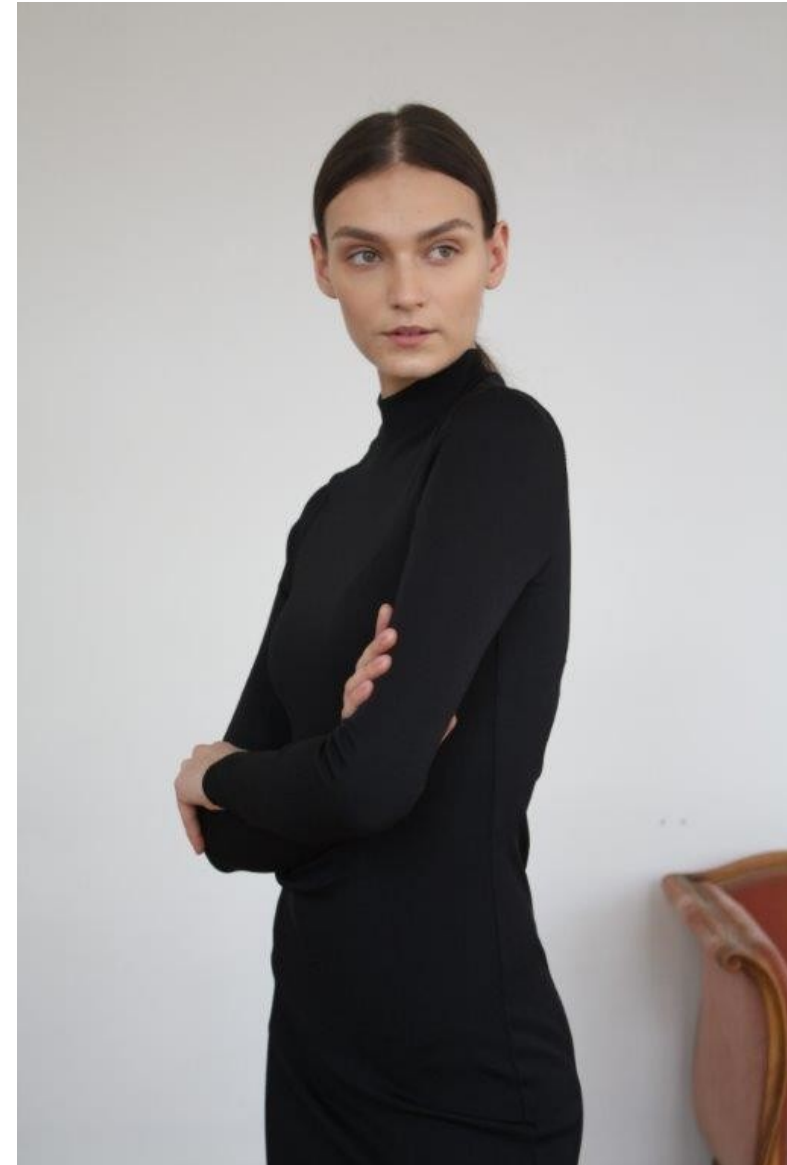

DEIMANTE M

Height: 179cm / 5' 10½" Bust: 82cm / 32½" Waist: 59cm 23" Hips: 86cm / 34" Shoes: 40 EU / 9 US / 7 UK Hair: Dark brown Eyes: Green