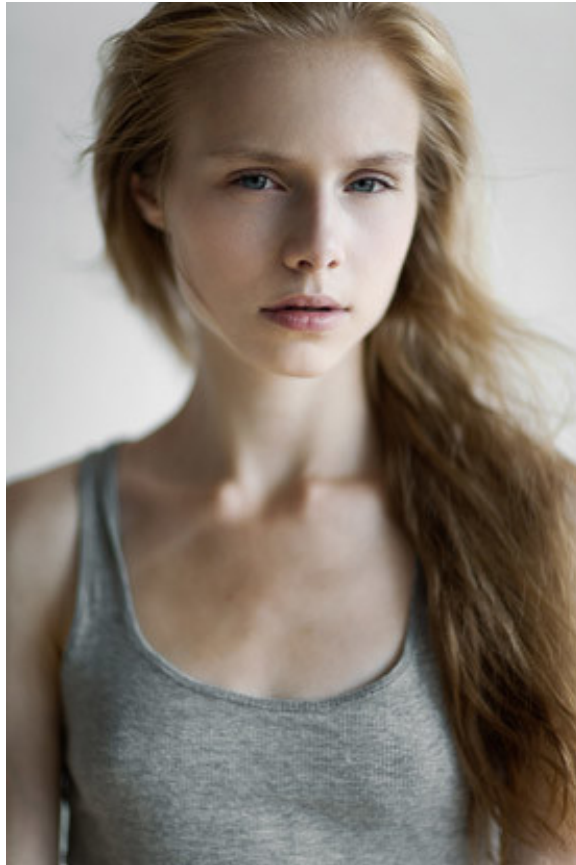

VERA V

Height: 176cm / 5' 9½" Bust: 80cm / 31½" A Waist: 57cm 22½" Hips: 87cm / 34½" Shoes: 40 EU / 9 US / 7 UK Hair: Blond Eyes: Blue