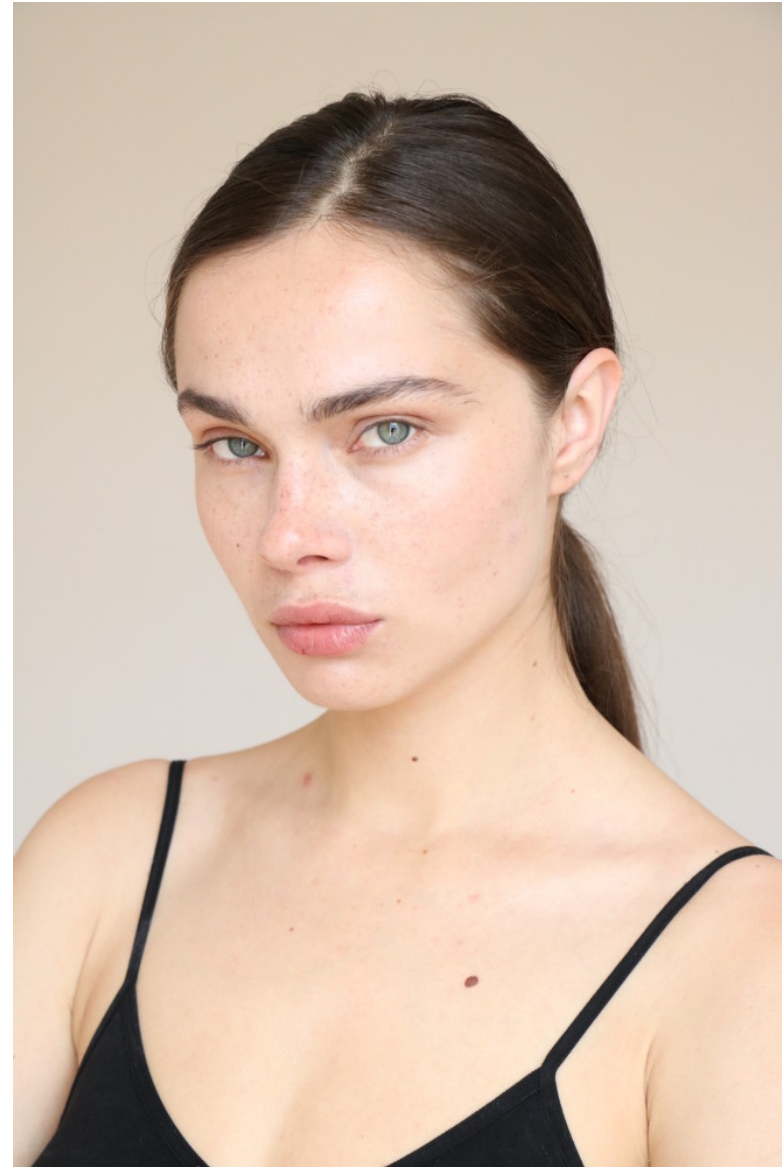

STASIA

Height: 177cm / 5' 9½" Bust: 84cm / 33" A Waist: 60cm 23½" Hips: 88cm / 34½" Shoes: 38 EU / 7 US / 5 UK Hair: Brown Eyes: Brown

STASIA

Height: 177cm / 5' 9½" Bust: 84cm / 33" A Waist: 60cm 23½" Hips: 88cm / 34½" Shoes: 38 EU / 7 US / 5 UK Hair: Brown Eyes: Brown