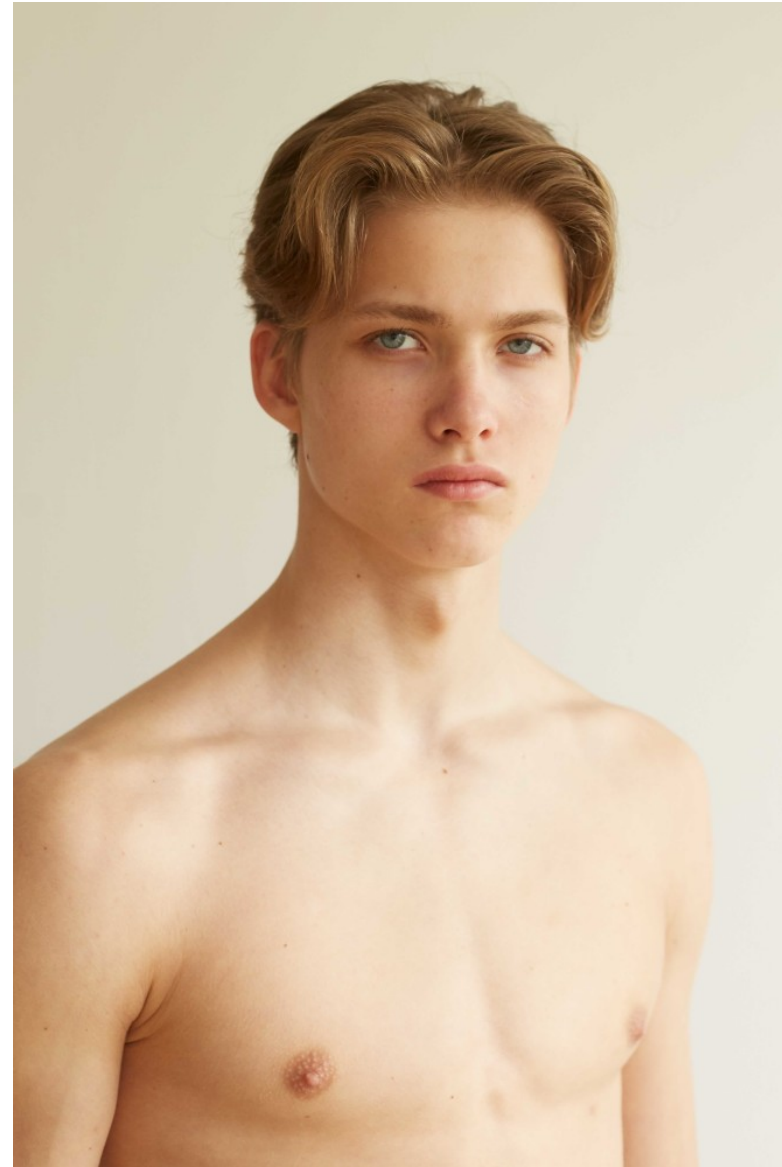

**IGOR K**

Height: 185cm / 6' 1" Chest: 93cm / 36½" Waist: 72cm 28½" Hips: 91cm / 36" Shoes: 44 EU / 10 US / 9.5 UK Hair: Dark blond Eyes: Blue

**IGOR K**

Height: 185cm / 6' 1" Chest: 93cm / 36½" Waist: 72cm 28½" Hips: 91cm / 36" Shoes: 44 EU / 10 US / 9.5 UK Hair: Dark blond Eyes: Blue