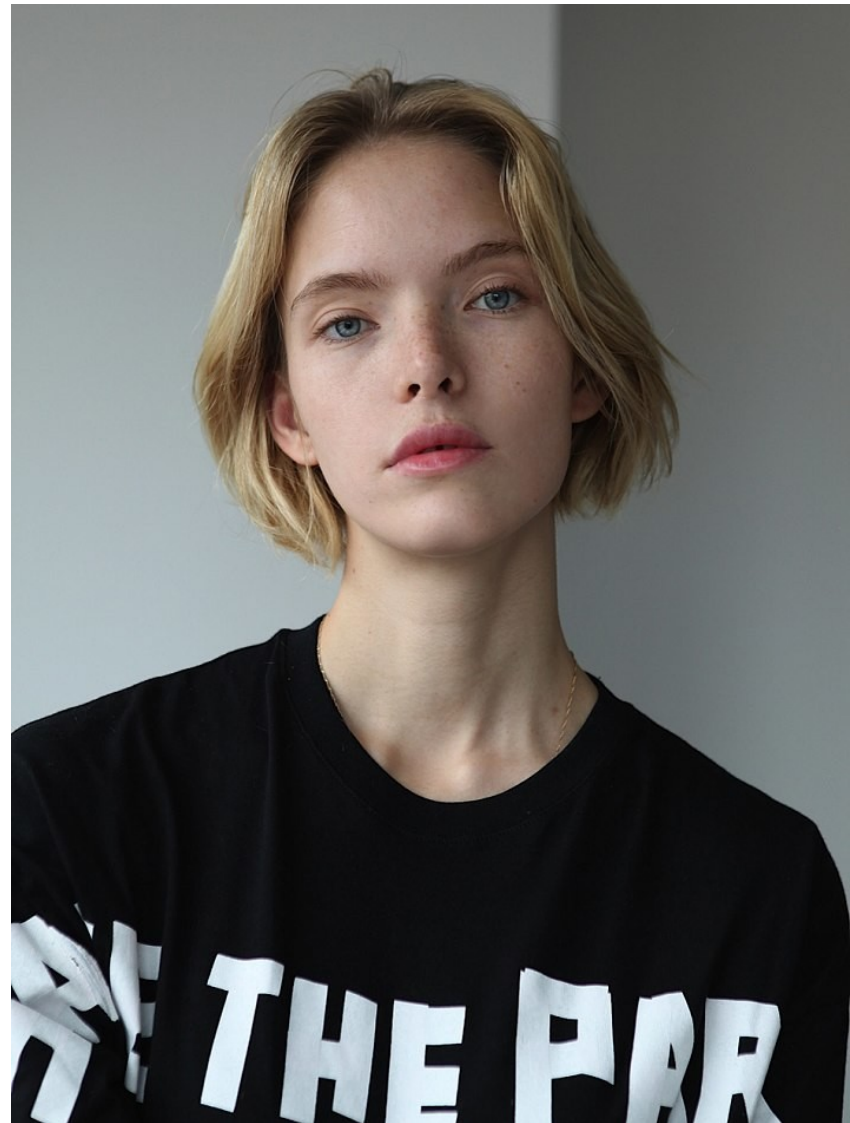

ANASTASIA K

Height: 175cm / 5' 9" Bust: 82cm / 32½" B Waist: 61cm 24" Hips: 88cm / 34½" Shoes: 40EU / 9US / 7UK Hair: Blond Eyes: Blue

ANASTASIA K

Height: 175cm / 5' 9" Bust: 82cm / 32½" B Waist: 61cm 24" Hips: 88cm / 34½" Shoes: 40EU / 9US / 7UK Hair: Blond Eyes: Blue