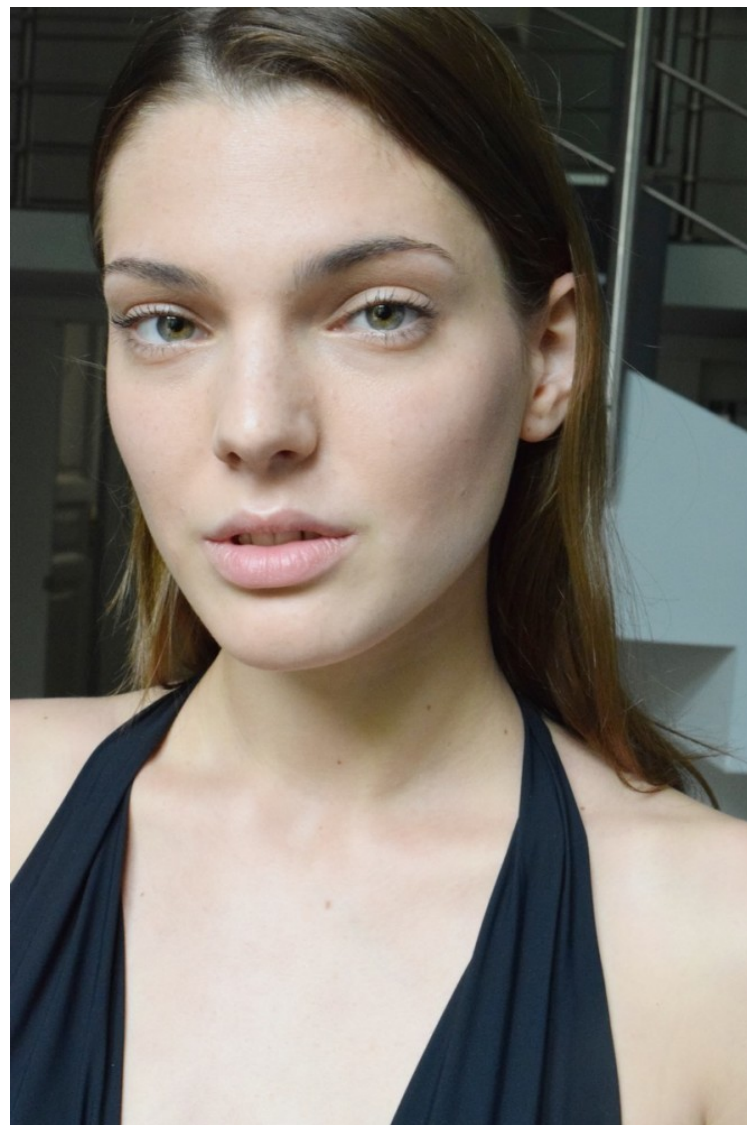

**CLARISSA F**

Height: 174cm / 5' 8½"   Bust: 81cm / 32" A   Waist: 62cm 24½"   Hips: 92cm / 36"   Shoes: 38 EU / 7 US / 5 UK   Hair: Brown   Eyes: Green

**CLARISSA F**

Height: 174cm / 5' 8½" Bust: 81cm / 32" A Waist: 62cm 24½" Hips: 92cm / 36" Shoes: 38 EU / 7US / 5UK Hair: Brown Eyes: Green

**CLARISSA F**

Height: 174cm / 5' 8½" Bust: 81cm / 32" A Waist: 62cm 24½" Hips: 92cm / 36" Shoes: 38 EU / 7 US / 5 UK Hair: Brown Eyes: Green

**CLARISSA F**

Height: 174cm / 5' 8½" Bust: 81cm / 32" A Waist: 62cm 24½" Hips: 92cm / 36" Shoes: 38 EU / 7 US / 5 UK Hair: Brown Eyes: Green