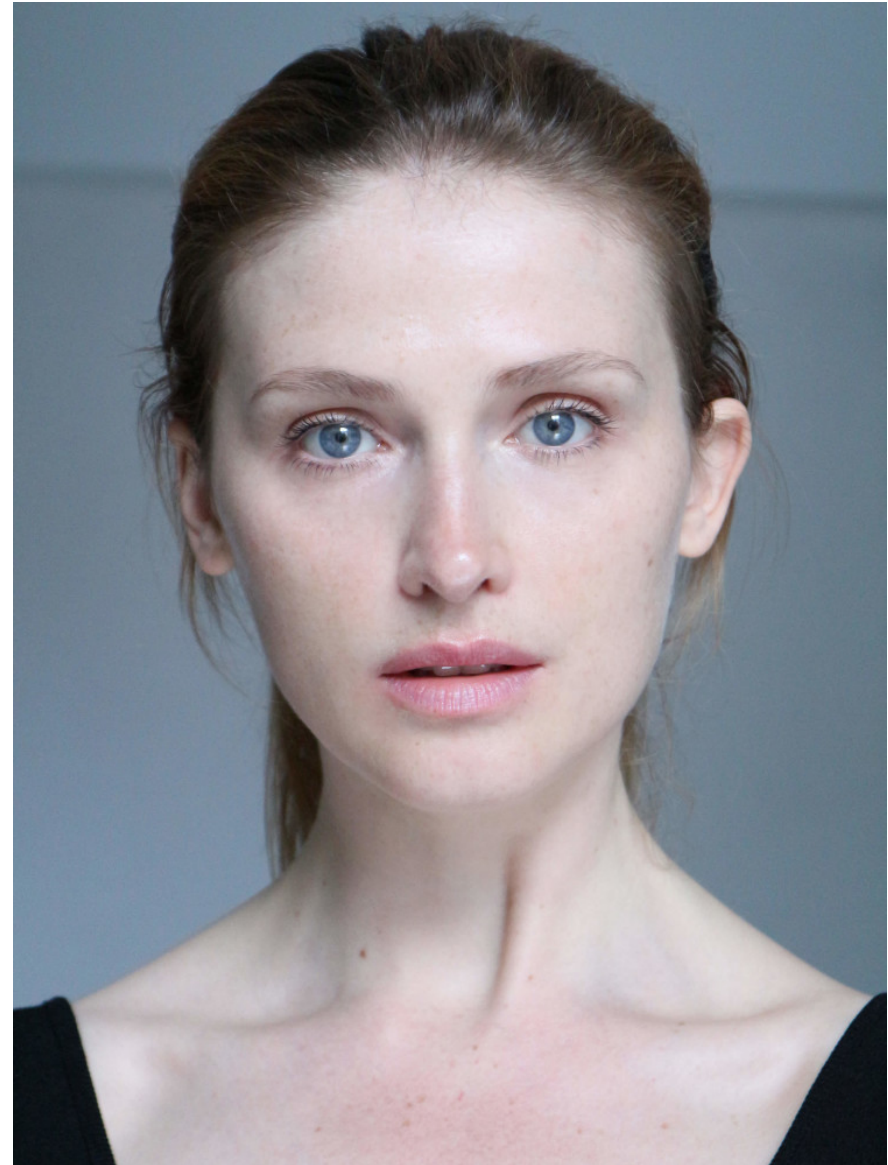

MARZENA J

Height: 180cm / 5' 11" Bust: 84cm / 33" B Waist: 64cm 25" Hips: 92cm / 36" Shoes: 41 EU / 10 US / 8 UK Hair: Brown Eyes: Blue

MARZENA J

Height: 180cm / 5' 11" Bust: 84cm / 33" B Waist: 64cm 25" Hips: 92cm / 36" Shoes: 41 EU / 10 US / 8 UK Hair: Brown Eyes: Blue