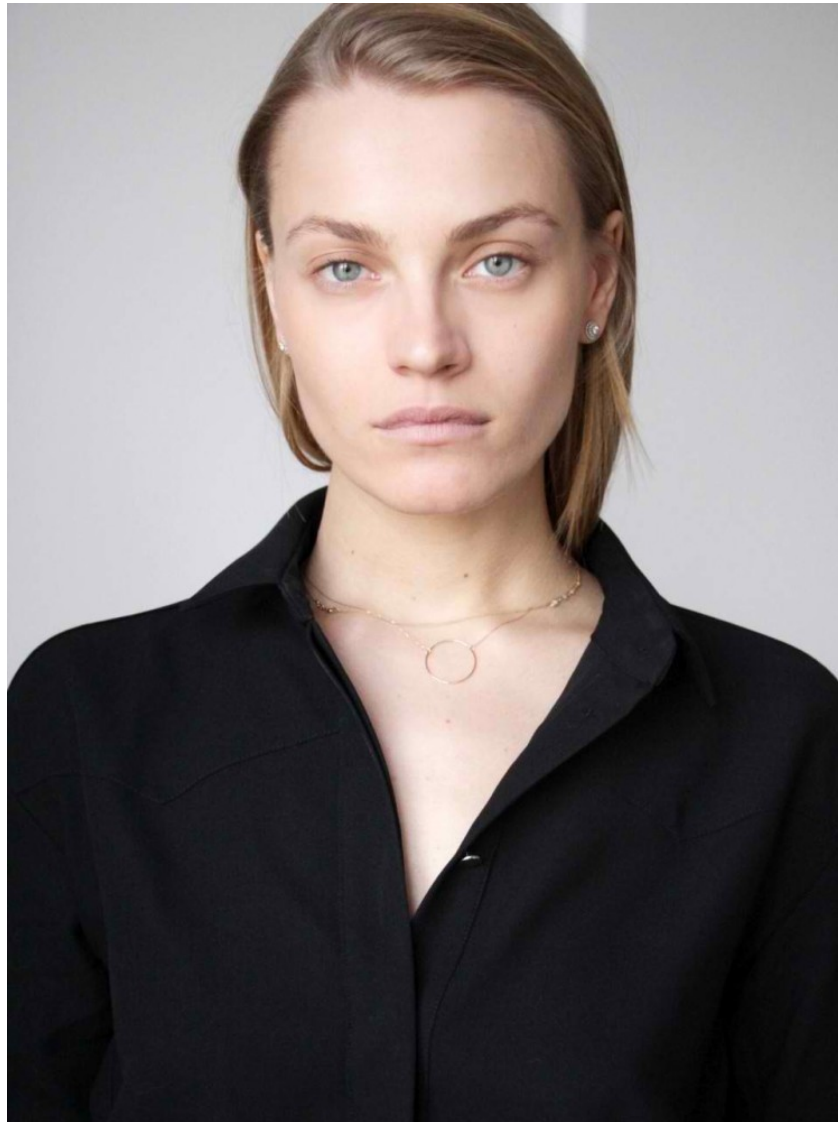

ANNA J

Height: 178cm / 5' 10" Bust: 84cm / 33" Waist: 61cm 24" Hips: 86cm / 34" Shoes: 42 EU / 11 US / 9 UK Hair: Blond Eyes: Green

ANNA J

Height: 178cm / 5' 10" Bust: 84cm / 33" Waist: 61cm 24" Hips: 86cm / 34" Shoes: 42EU / 11US / 9UK Hair: Blond Eyes: Green

ANNA J

Height: 178cm / 5' 10" Bust: 84cm / 33" Waist: 61cm 24" Hips: 86cm / 34" Shoes: 42EU / 11US / 9UK Hair: Blond Eyes: Green