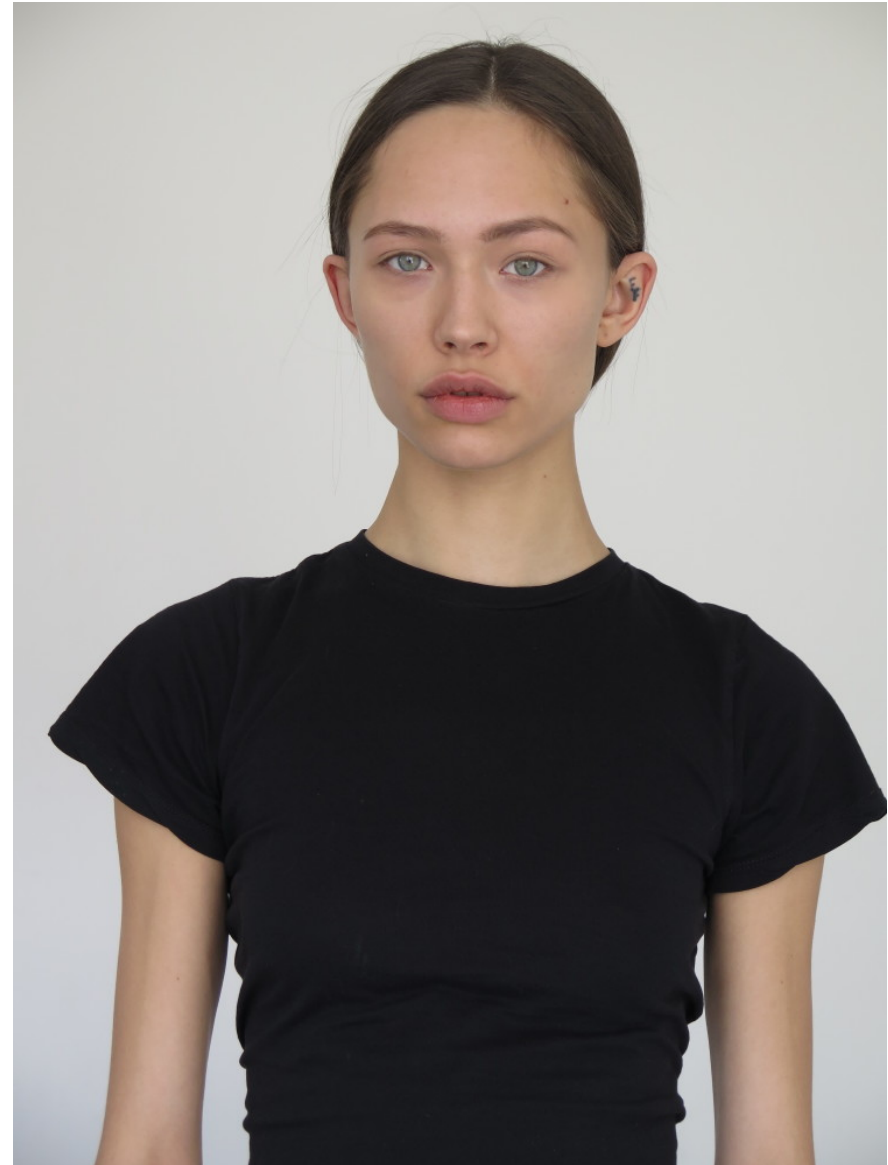

MARTINA B

Height: 177cm / 5' 9½" Bust: 79cm / 31" Waist: 59cm 23" Hips: 88cm / 34½" Shoes: 39 EU / 8 US / 6 UK Hair: Brown Eyes: Green gray

MARTINA B

Height: 177cm / 5' 9½" Bust: 79cm / 31" Waist: 59cm 23" Hips: 88cm / 34½" Shoes: 39 EU / 8 US / 6 UK Hair: Brown Eyes: Green gray