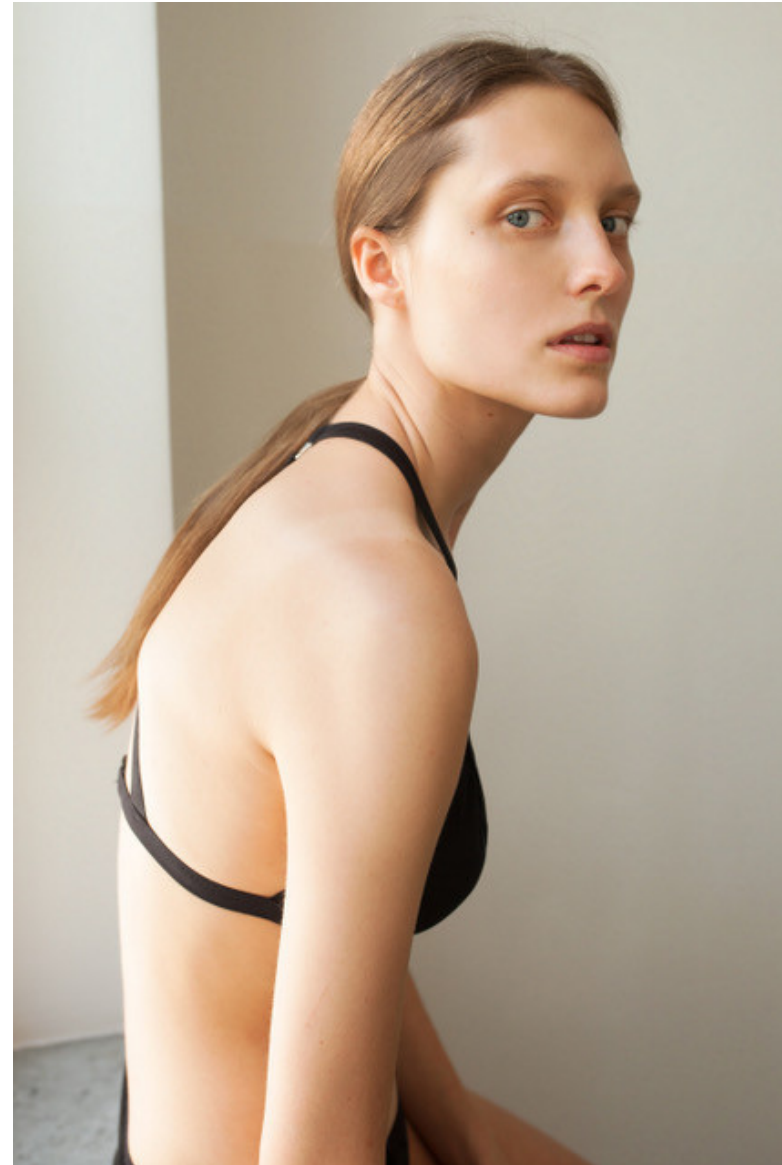

JO K

Height: 176cm / 5' 9½" Bust: 84cm / 33" A Waist: 62cm 24½" Hips: 88cm / 34½" Shoes: 39 EU / 8 US / 6 UK Hair: Blond Eyes: Green

JO K

Height: 176cm / 5' 9½" Bust: 84cm / 33" A Waist: 62cm 24½" Hips: 88cm / 34½" Shoes: 39 EU / 8 US / 6 UK Hair: Blond Eyes: Green

JO K

Height: 176cm / 5' 9½" Bust: 84cm / 33" A Waist: 62cm 24½" Hips: 88cm / 34½" Shoes: 39 EU / 8 US / 6 UK Hair: Blond Eyes: Green