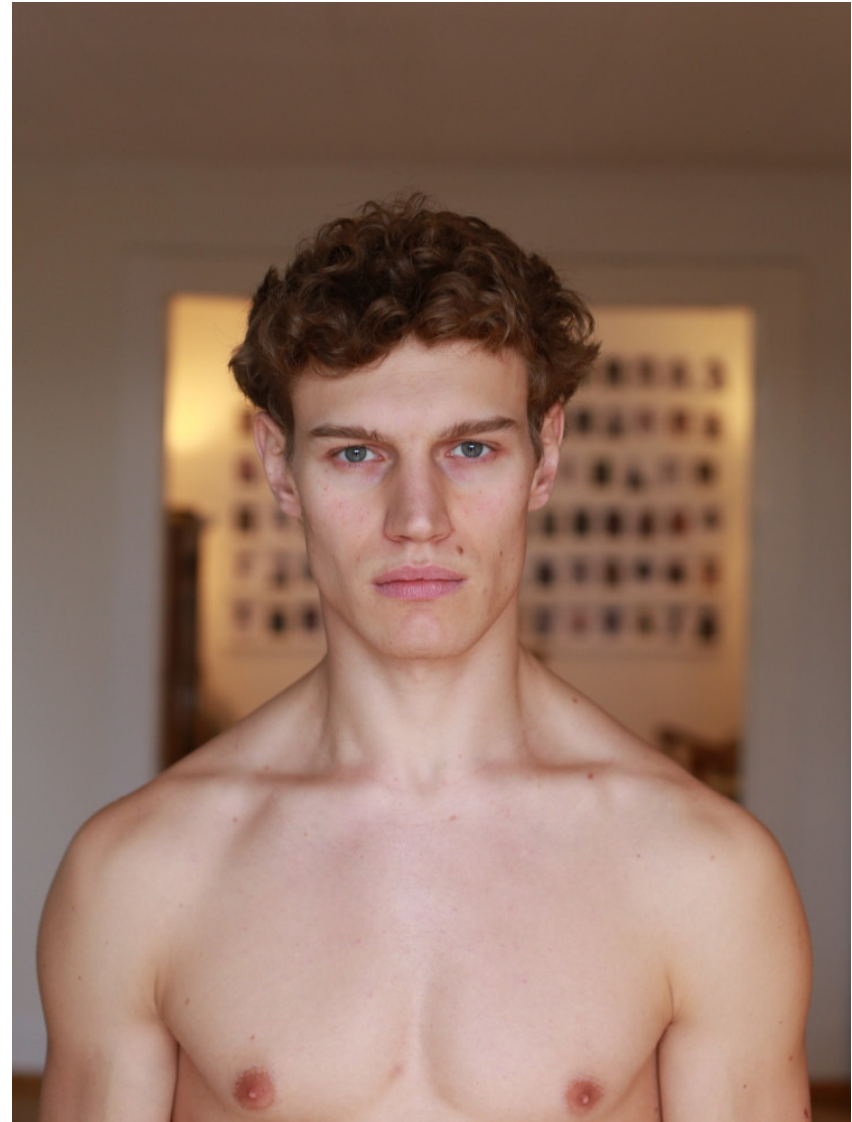

**TIMO B**

Height: 185cm / 6' 1" Chest: 96.5cm / 38" Waist: 70.5cm / 28" Hips: 89cm / 35" Shoes: 43.5EU / 9½US / 9UK Hair: Brown Eyes: Blue

**TIMO B**

Height: 185cm / 6' 1" Chest: 96.5cm / 38" Waist: 70.5cm / 28" Hips: 89cm / 35" Shoes: 43.5EU / 9½US / 9UK Hair: Brown Eyes: Blue