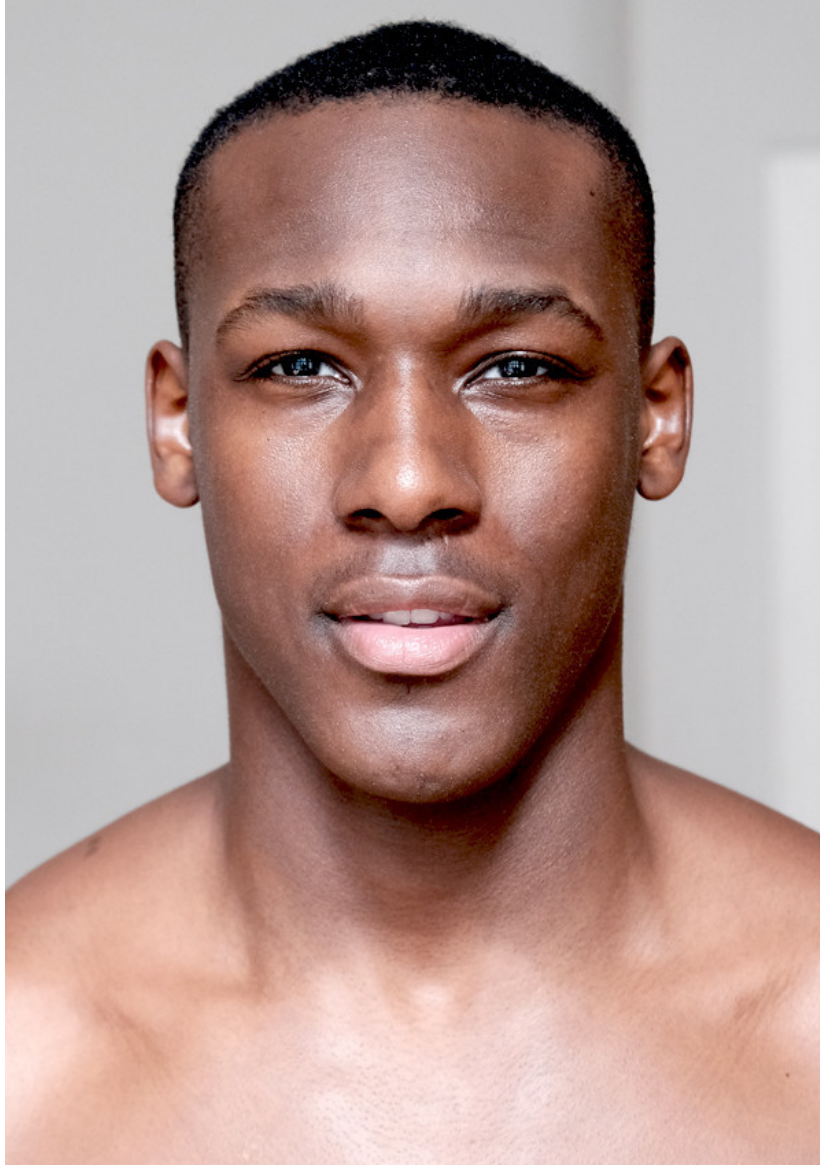

EMMANUEL A

Height: 188cm / 6' 2" Chest: 100cm / 39½" Waist: 81cm 32" Hips: 98cm / 38½" Shoes: 44 EU / 10 US / 9.5 UK Hair: Black Eyes: Brown

EMMANUEL A

Height: 188cm / 6' 2" Chest: 100cm / 39½" Waist: 81cm 32" Hips: 98cm / 38½" Shoes: 44 EU / 10 US / 9.5 UK Hair: Black Eyes: Brown

EMMANUEL A

Height: 188cm / 6' 2" Chest: 100cm / 39½" Waist: 81cm 32" Hips: 98cm / 38½" Shoes: 44 EU / 10 US / 9.5 UK Hair: Black Eyes: Brown