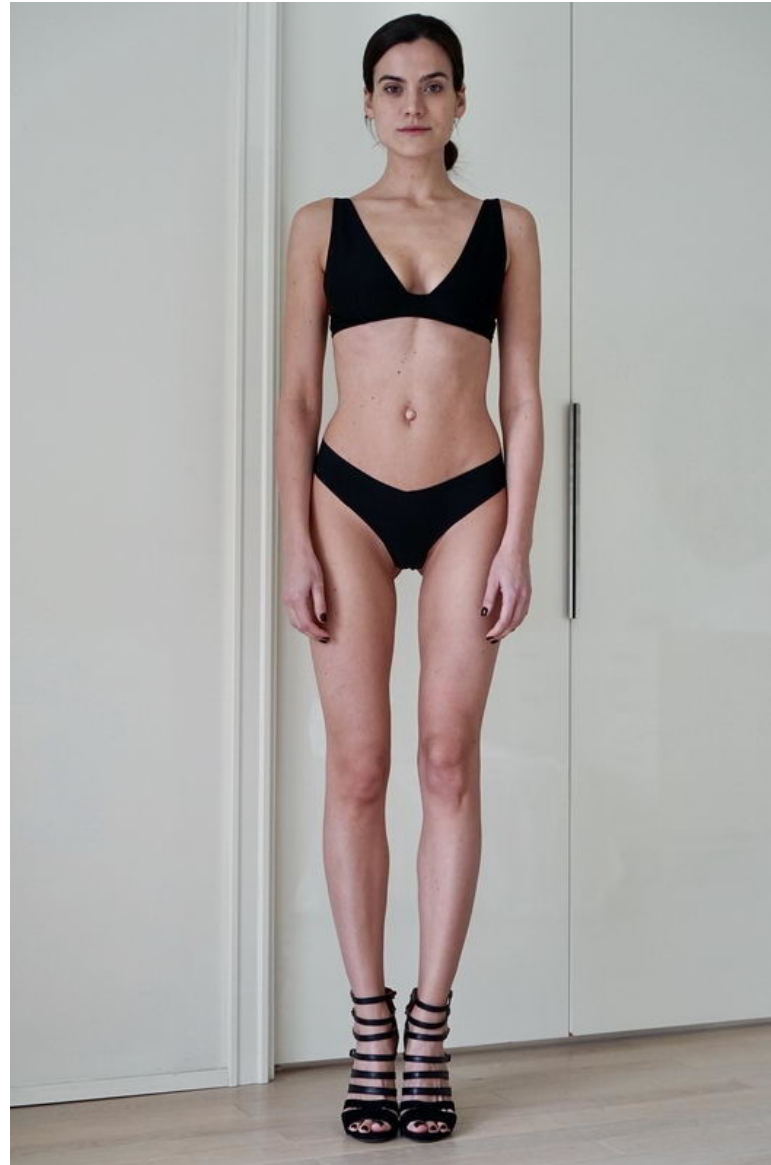

ANNA T

Height: 178cm / 5' 10" Bust: 87cm / 34½" C Waist: 61cm 24" Hips: 90cm / 35½" Shoes: 40 EU / 9 US / 7 UK Hair: Brown Eyes: Brown

ANNA T

Height: 178cm / 5' 10" Bust: 87cm / 34½" C Waist: 61cm 24" Hips: 90cm / 35½" Shoes: 40 EU / 9 US / 7 UK Hair: Brown Eyes: Brown