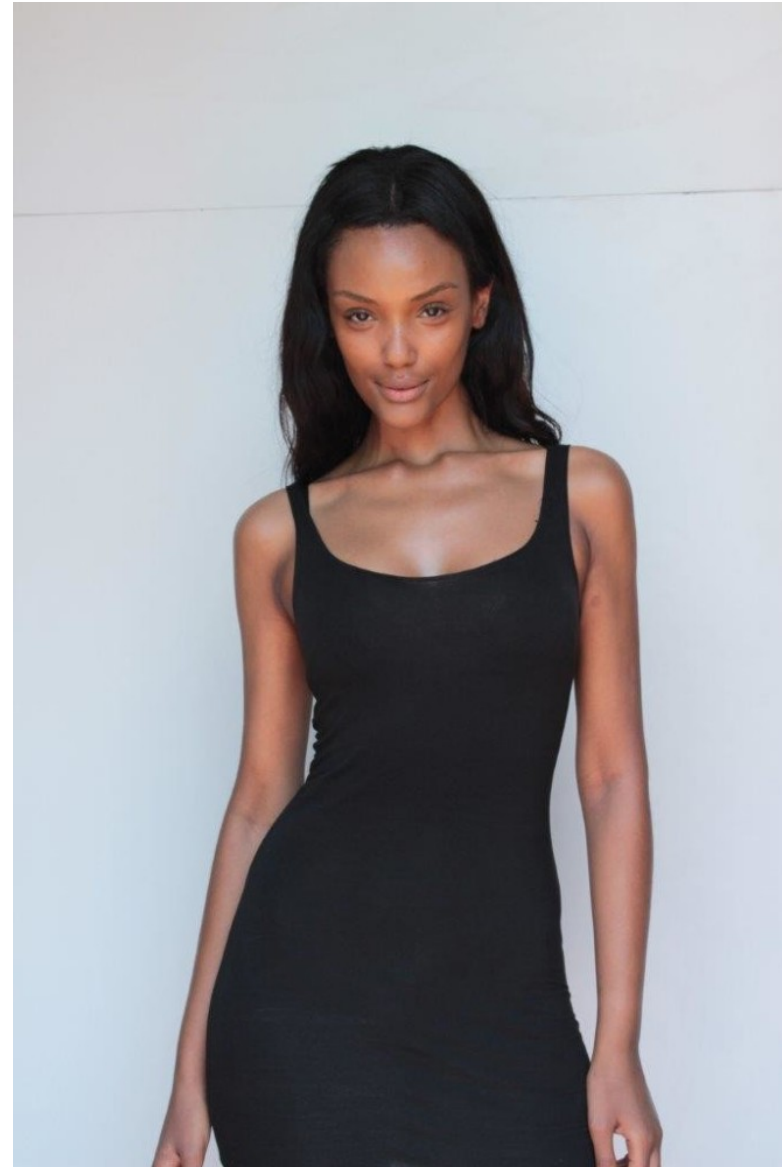

ISRAELA A

Height: 175cm / 5' 9" Bust: 82cm / 32½" B Waist: 60cm 23½" Hips: 93cm / 36½" Shoes: 40 EU / 9 US / 7 UK Hair: Black Eyes: Brown

ISRAELA A

Height: 175cm / 5' 9" Bust: 82cm / 32½" B Waist: 60cm 23½" Hips: 93cm / 36½" Shoes: 40 EU / 9 US / 7 UK Hair: Black Eyes: Brown