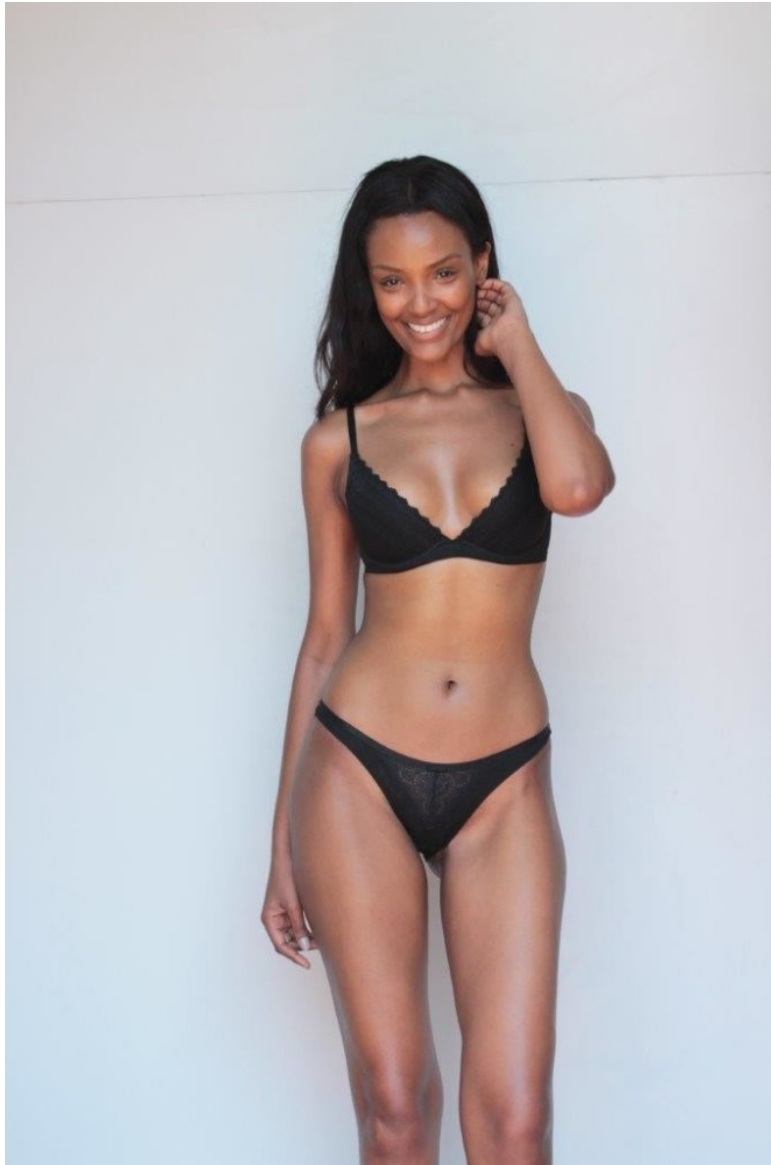

ISRAELA A

Height: 175cm / 5' 9" Bust: 82cm / 32½" B Waist: 60cm 23½" Hips: 93cm / 36½" Shoes: 40 EU / 9 US / 7 UK Hair: Black Eyes: Brown

ISRAELA A

Height: 175cm / 5' 9" Bust: 82cm / 32½" B Waist: 60cm 23½" Hips: 93cm / 36½" Shoes: 40 EU / 9 US / 7 UK Hair: Black Eyes: Brown