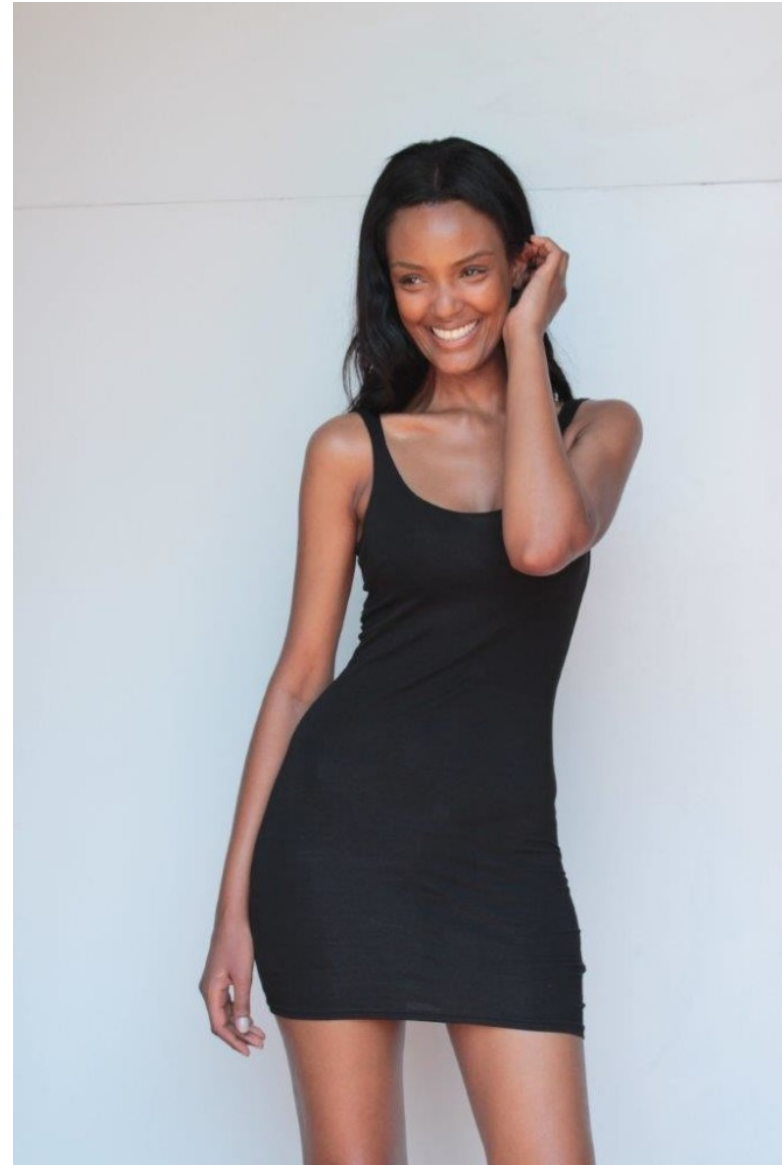

ISRAELA A

Height: 175cm / 5' 9" Bust: 82cm / 32½" B Waist: 60cm 23½" Hips: 93cm / 36½" Shoes: 40 EU / 9 US / 7 UK Hair: Black Eyes: Brown

ISRAELA A

Height: 175cm / 5' 9" Bust: 82cm / 32½" B Waist: 60cm 23½" Hips: 93cm / 36½" Shoes: 40 EU / 9 US / 7 UK Hair: Black Eyes: Brown