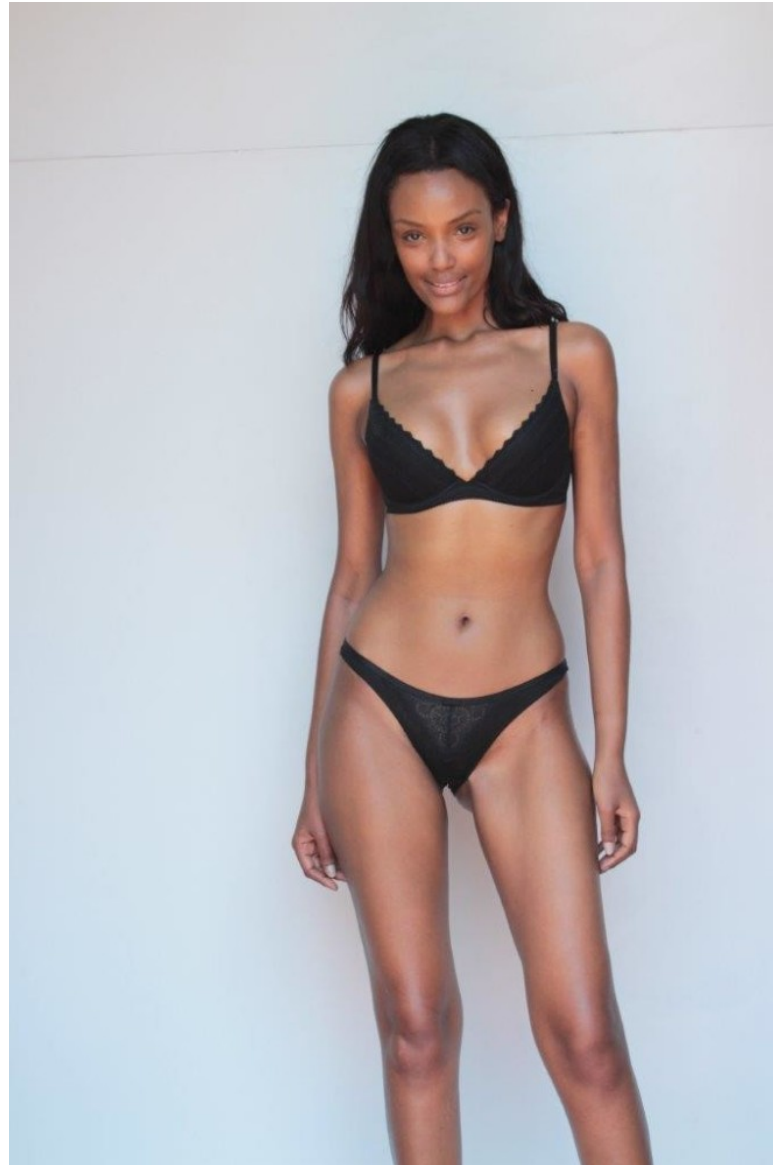

ISRAELA A

Height: 175cm / 5' 9" Bust: 82cm / 32½" B Waist: 60cm 23½" Hips: 93cm / 36½" Shoes: 40 EU / 9 US / 7 UK Hair: Black Eyes: Brown

ISRAELA A

Height: 175cm / 5' 9" Bust: 82cm / 32½" B Waist: 60cm 23½" Hips: 93cm / 36½" Shoes: 40 EU / 9 US / 7 UK Hair: Black Eyes: Brown