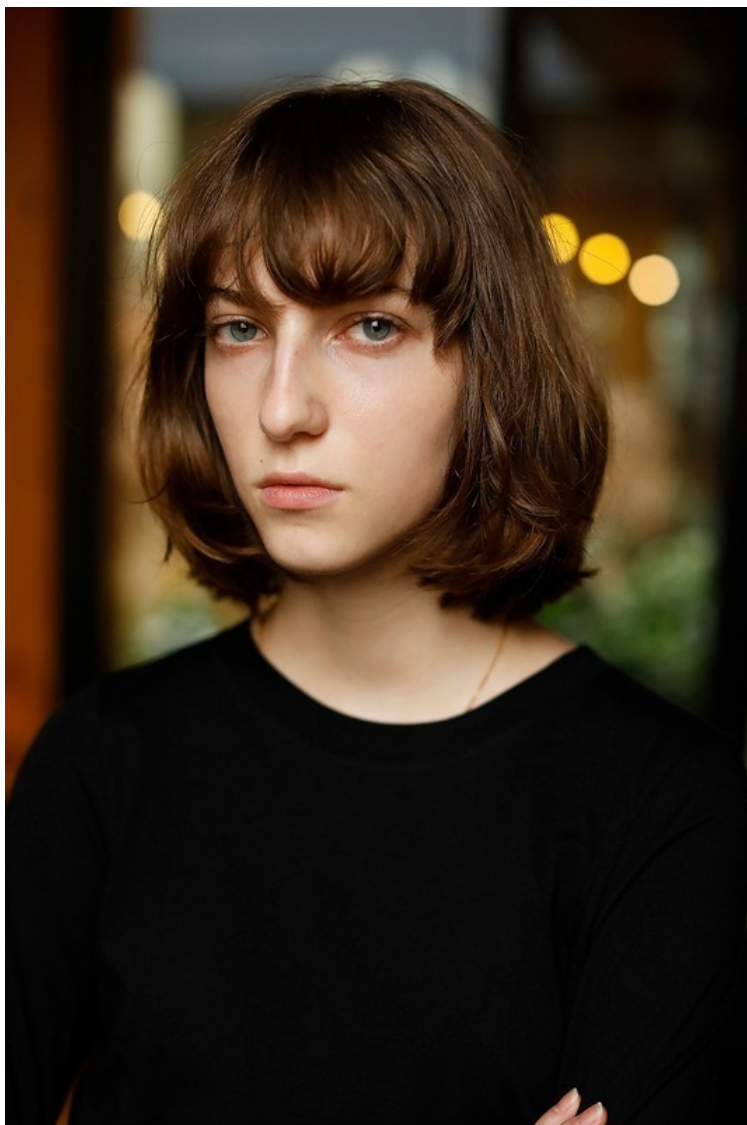

EVELYN N

Height: 178cm / 5' 10" Bust: 76cm / 30" A Waist: 61cm 24" Hips: 86cm / 34" Shoes: 38.5EU / 7½US / 5½UK Hair: Brown Eyes: Blue

EVELYN N

Height: 178cm / 5' 10" Bust: 76cm / 30" A Waist: 61cm 24" Hips: 86cm / 34" Shoes: 38.5EU / 7½US / 5½UK Hair: Brown Eyes: Blue