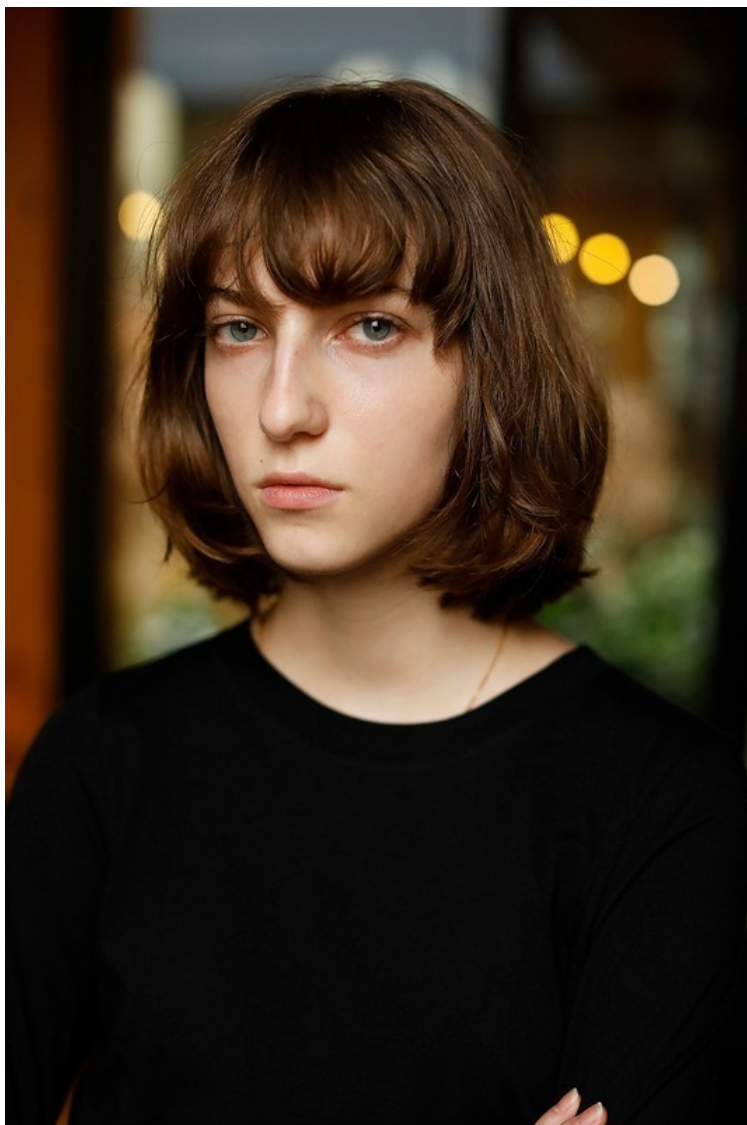

**EVELYN N**

Height: 178cm / 5' 10" Bust: 76cm / 30" A Waist: 61cm / 24" Hips: 86cm / 34" Shoes: 38.5EU / 7½US / 5½UK Hair: Brown Eyes: Blue

**EVELYN N**

Height: 178cm / 5' 10" Bust: 76cm / 30" A Waist: 61cm / 24" Hips: 86cm / 34" Shoes: 38.5EU / 7½US / 5½UK Hair: Brown Eyes: Blue