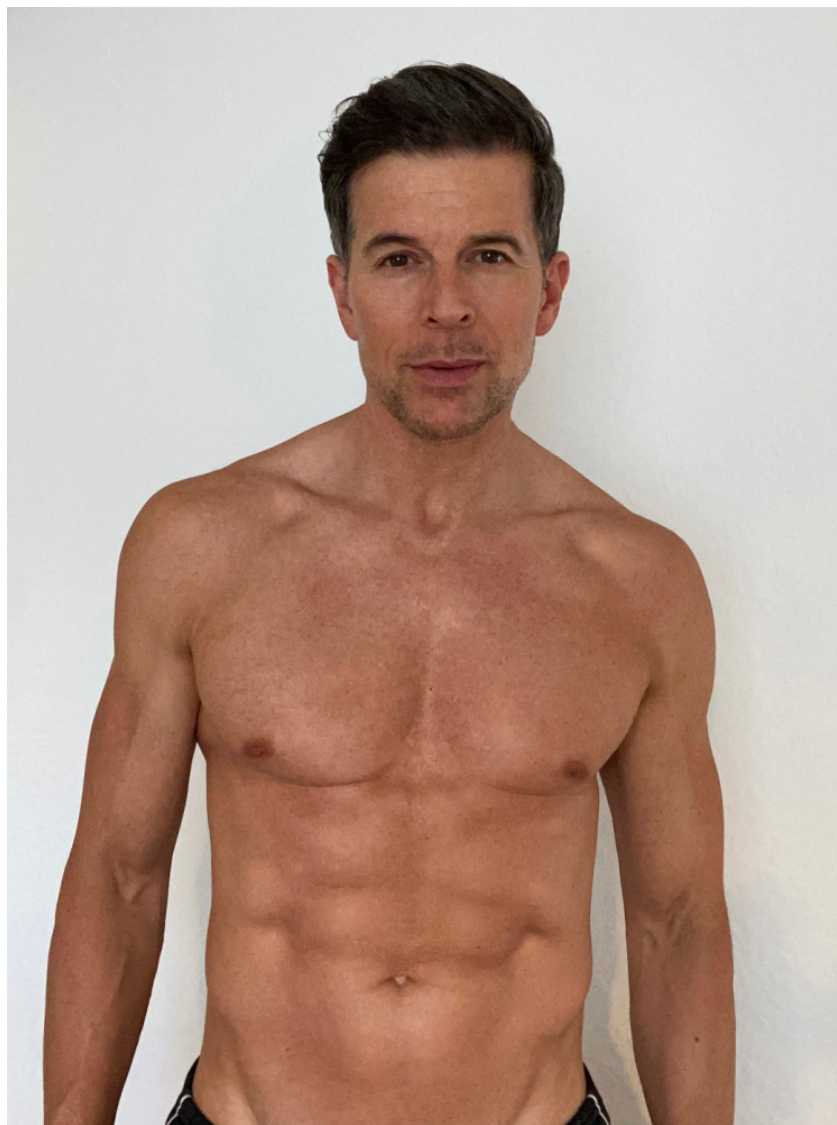

GRAHAM G

Height: 186cm / 6' 1" Chest: 101cm / 40" Waist: 84cm 33" Shoes: 44 EU / 10US / 9.5UK Hair: Brown Eyes: Blue

GRAHAM G

Height: 186cm / 6' 1" Chest: 101cm / 40" Waist: 84cm 33" Shoes: 44 EU / 10 US / 9.5 UK Hair: Brown Eyes: Blue

GRAHAM G

Height: 186cm / 6' 1" Chest: 101cm / 40" Waist: 84cm 33" Shoes: 44 EU / 10 US / 9.5 UK Hair: Brown Eyes: Blue

GRAHAM G

Height: 186cm / 6' 1" Chest: 101cm / 40" Waist: 84cm 33" Shoes: 44 EU / 10US / 9.5UK Hair: Brown Eyes: Blue