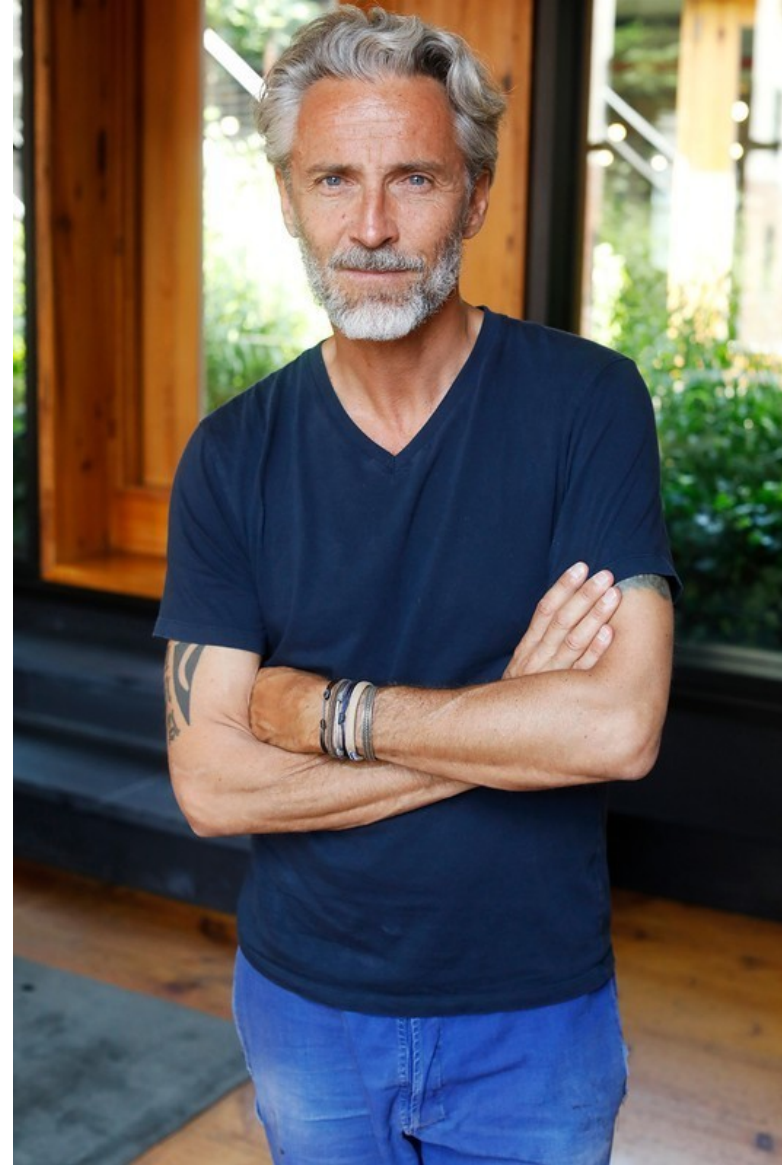

**BEN D**

Height: 184cm / 6' 0½" Chest: 95cm / 37½" Waist: 80cm 31½" Hips: 95cm / 37½" Shoes: 43.5 EU / 9½ US / 9 UK Hair: Grey Eyes: Blue

**BEN D**

Height: 184cm / 6' 0½" Chest: 95cm / 37½" Waist: 80cm 31½" Hips: 95cm / 37½" Shoes: 43.5 EU / 9½ US / 9 UK Hair: Grey Eyes: Blue