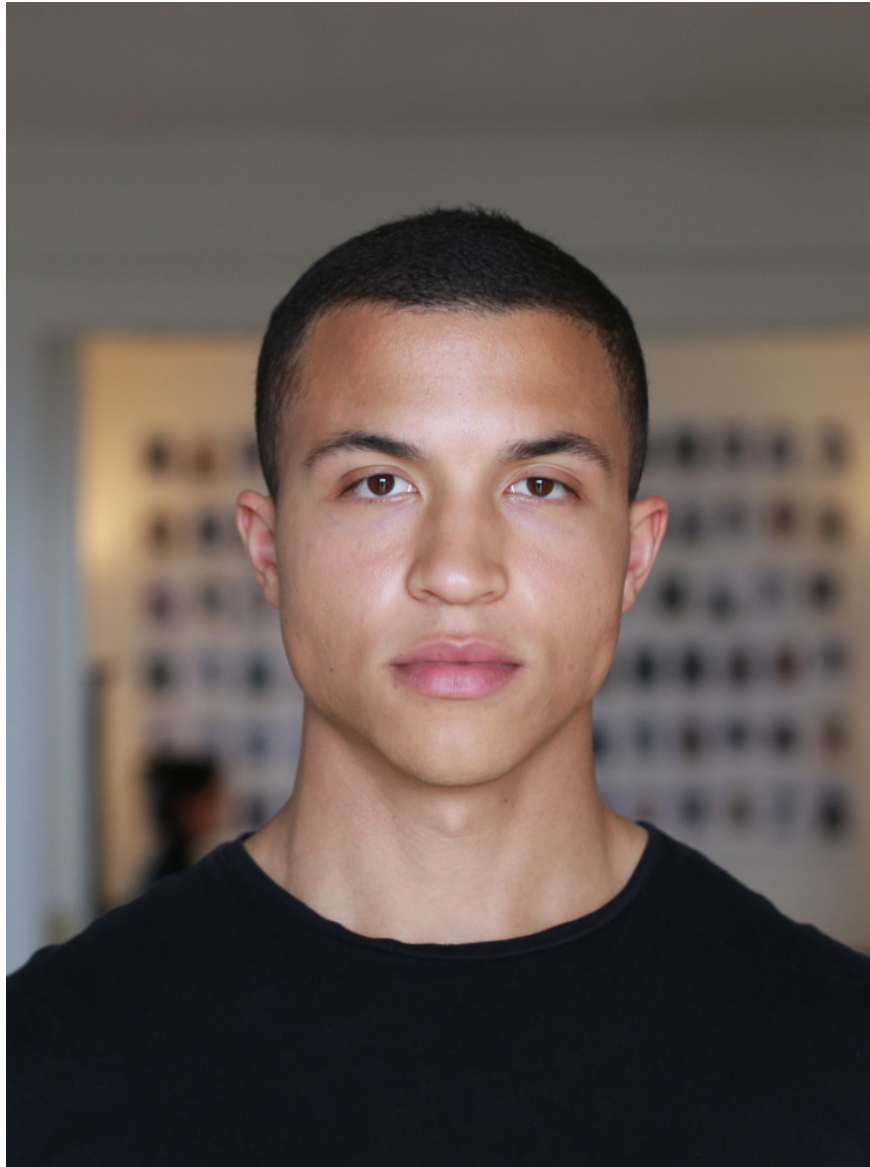

MICHAEL K

Height: 180cm / 5' 11" Chest: 97cm / 38" Waist: 76.5cm 30" Hips: 87cm / 34½" Shoes: 44 EU / 10 US / 9.5 UK Hair: Dark brown Eyes: Brown

MICHAEL K

Height: 180cm / 5' 11" Chest: 97cm / 38" Waist: 76.5cm 30" Hips: 87cm / 34½" Shoes: 44 EU / 10 US / 9.5 UK Hair: Dark brown Eyes: Brown

MICHAEL K

Height: 180cm / 5' 11" Chest: 97cm / 38" Waist: 76.5cm 30" Hips: 87cm / 34½" Shoes: 44 EU / 10 US / 9.5 UK Hair: Dark brown Eyes: Brown