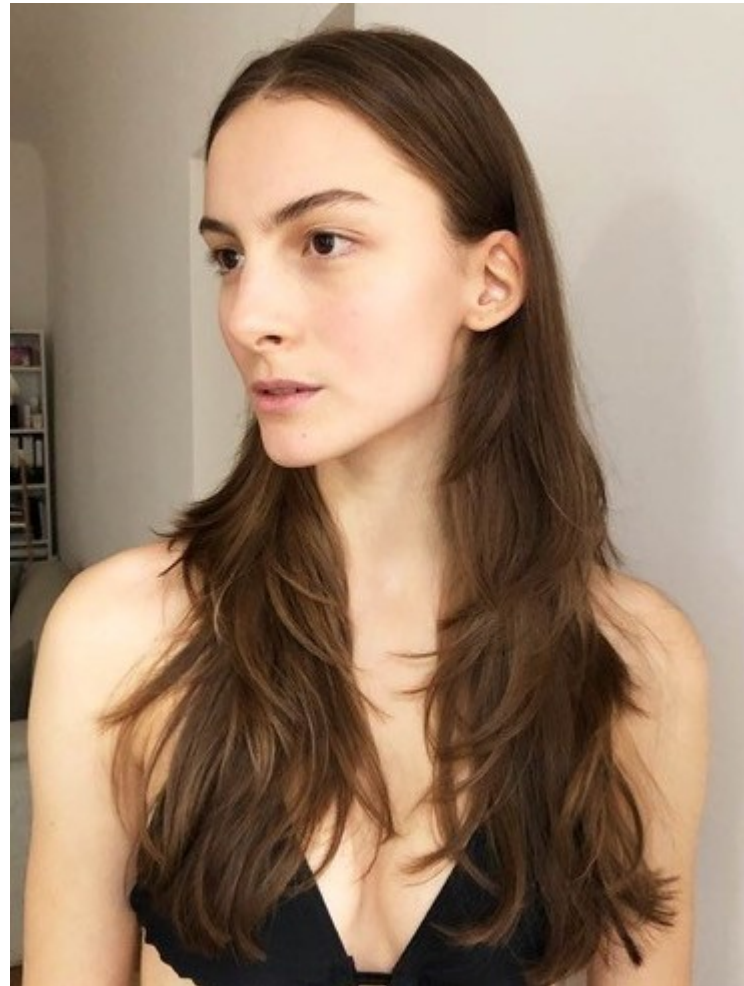

CHIARA K

Height: 178cm / 5' 10" Bust: 80cm / 31½" Waist: 61cm / 24" Hips: 90cm / 35½" Shoes: 41.5EU / 10½US / 8½UK Hair: Dark brown Eyes: Brown

CHIARA K

Height: 178cm / 5' 10" Bust: 80cm / 31½" Waist: 61cm / 24" Hips: 90cm / 35½" Shoes: 41.5EU / 10½US / 8½UK Hair: Dark brown Eyes: Brown

CHIARA K

Height: 178cm / 5' 10" Bust: 80cm / 31½" Waist: 61cm / 24" Hips: 90cm / 35½" Shoes: 41.5EU / 10½US / 8½UK Hair: Dark brown Eyes: Brown