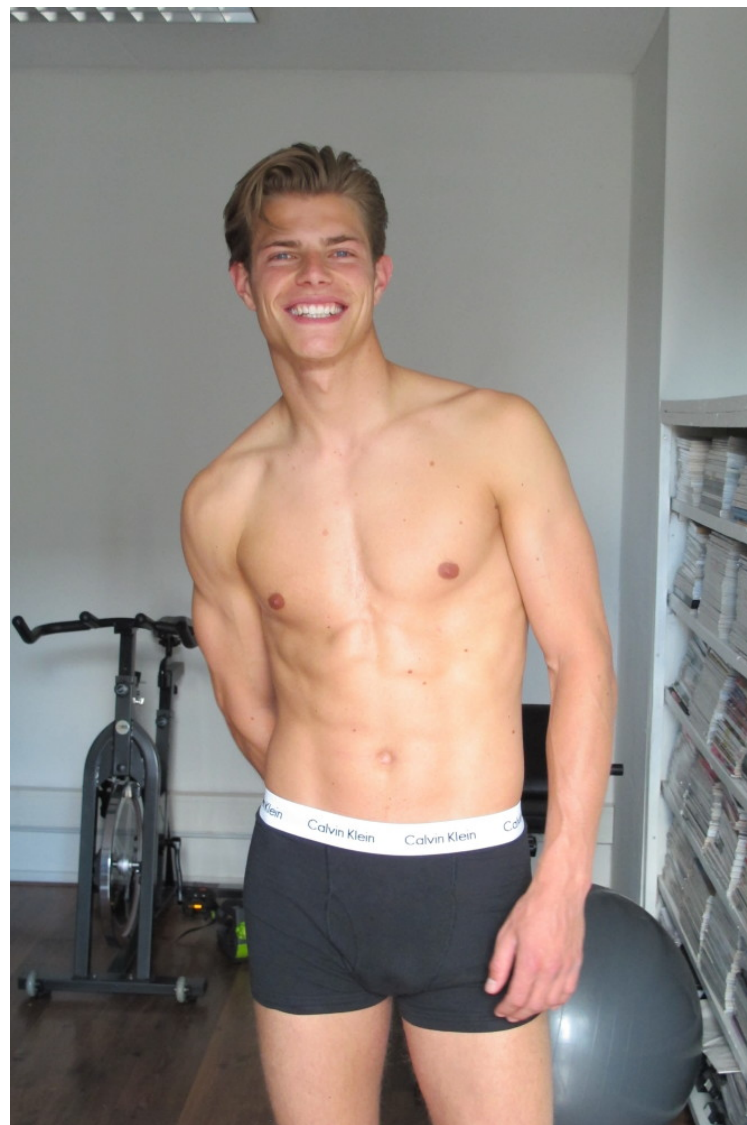

**JULIAN K**

Height: 189cm / 6' 2½" Chest: 98cm / 38½" Waist: 78cm / 30½" Hips: 98cm / 38½" Shoes: 44EU / 10US / 9.5UK Hair: Dark blond Eyes: Blue

**JULIAN K**

Height: 189cm / 6' 2½" Chest: 98cm / 38½" Waist: 78cm / 30½" Hips: 98cm / 38½" Shoes: 44 EU / 10 US / 9.5 UK Hair: Dark blond Eyes: Blue

**JULIAN K**

Height: 189cm / 6' 2½" Chest: 98cm / 38½" Waist: 78cm / 30½" Hips: 98cm / 38½" Shoes: 44EU / 10US / 9.5UK Hair: Dark blond Eyes: Blue

**JULIAN K**

Height: 189cm / 6' 2½" Chest: 98cm / 38½" Waist: 78cm / 30½" Hips: 98cm / 38½" Shoes: 44EU / 10US / 9.5UK Hair: Dark blond Eyes: Blue