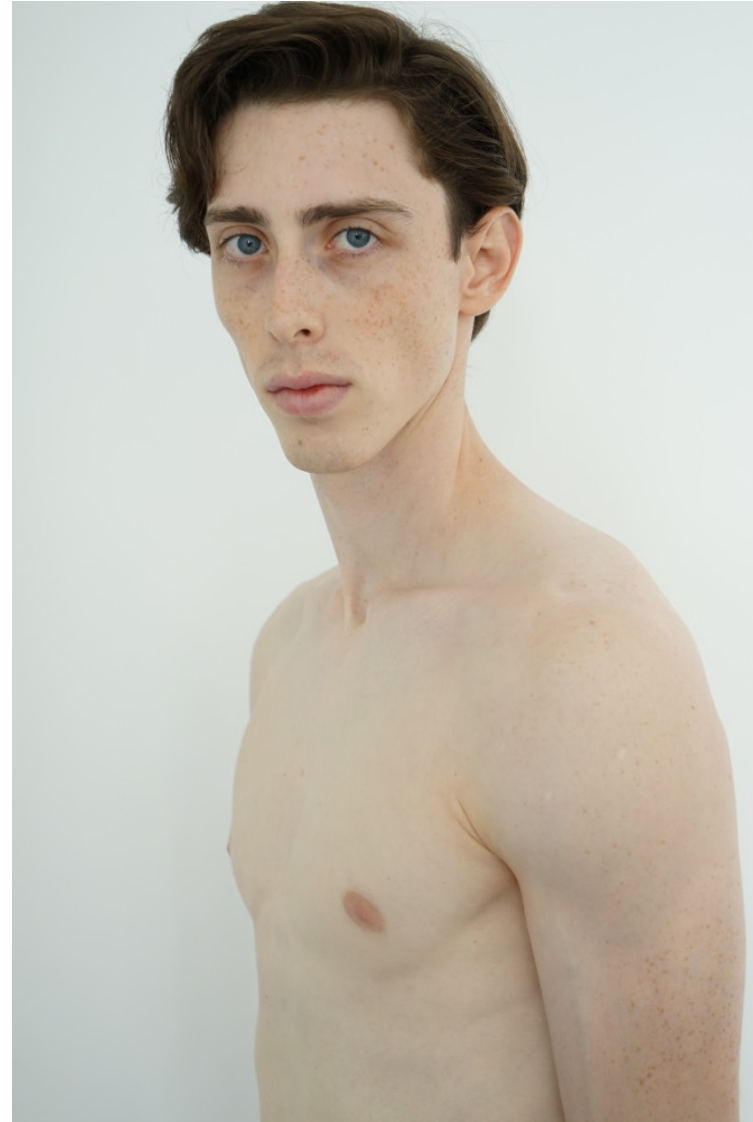

RODRIGUE D

Height: 188cm / 6' 2" Chest: 88cm / 34½" Waist: 72cm 28½" Hips: 89cm / 35" Shoes: 45 EU / 11US / 10.5UK Hair: Brown Eyes: Blue

RODRIGUE D

Height: 188cm / 6' 2" Chest: 88cm / 34½" Waist: 72cm 28½" Hips: 89cm / 35" Shoes: 45 EU / 11US / 10.5UK Hair: Brown Eyes: Blue