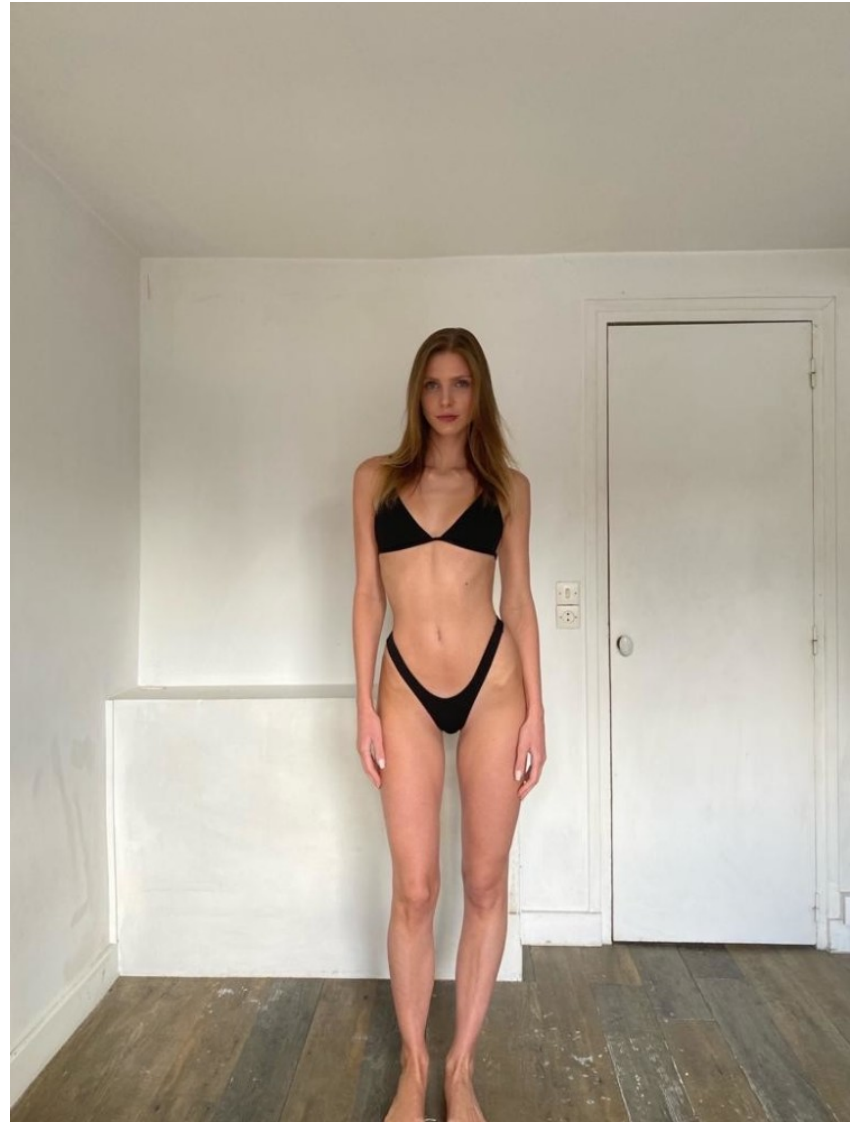

CORNELIA R

Height: 180cm / 5' 11" Bust: 90cm / 35½" B Waist: 60cm / 23½" Hips: 90cm / 35½" Shoes: 41 EU / 10US / 8UK Hair: Blond Eyes: Blue

CORNELIA R

Height: 180cm / 5' 11" Bust: 90cm / 35½" B Waist: 60cm / 23½" Hips: 90cm / 35½" Shoes: 41 EU / 10 US / 8 UK Hair: Blond Eyes: Blue

CORNELIA R

Height: 180cm / 5' 11" Bust: 90cm / 35½" B Waist: 60cm / 23½" Hips: 90cm / 35½" Shoes: 41 EU / 10 US / 8 UK Hair: Blond Eyes: Blue

CORNELIA R

Height: 180cm / 5' 11" Bust: 90cm / 35½" B Waist: 60cm / 23½" Hips: 90cm / 35½" Shoes: 41 EU / 10 US / 8 UK Hair: Blond Eyes: Blue