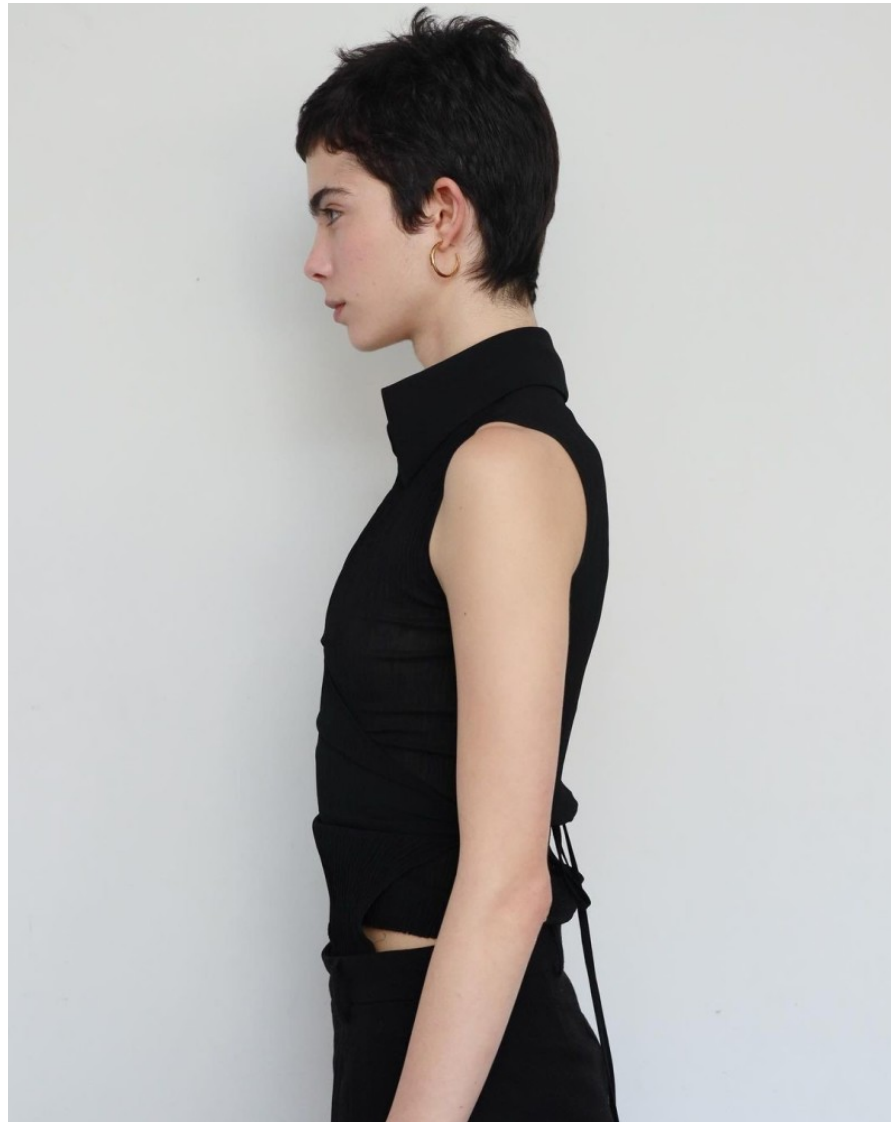

ALBA M

Height: 177cm / 5' 9½" Bust: 80cm / 31½" B Waist: 60cm / 23½" Hips: 89cm / 35" Shoes: 39 EU / 8 US / 6 UK Hair: Brown Eyes: Hazel

ALBA M

Height: 177cm / 5' 9½" Bust: 80cm / 31½" B Waist: 60cm / 23½" Hips: 89cm / 35" Shoes: 39 EU / 8 US / 6 UK Hair: Brown Eyes: Hazel