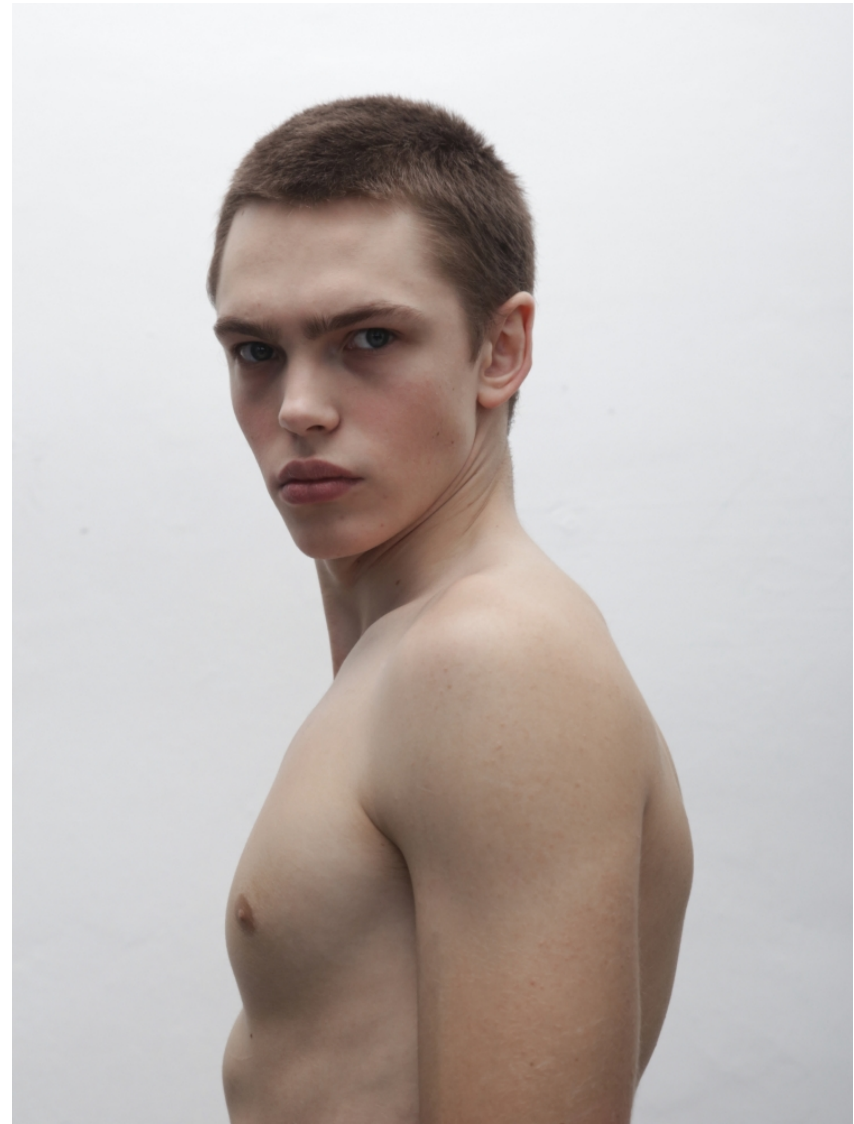

FRANCIS H

Height: 187cm / 6' 1½" Chest: 85cm / 33½" Waist: 70cm 27½" Hips: 91cm / 36" Shoes: 44 EU / 10US / 9.5UK Hair: Brown Eyes: Blue

FRANCIS H

Height: 187cm / 6' 1½" Chest: 85cm / 33½" Waist: 70cm 27½" Hips: 91cm / 36" Shoes: 44 EU / 10US / 9.5UK Hair: Brown Eyes: Blue