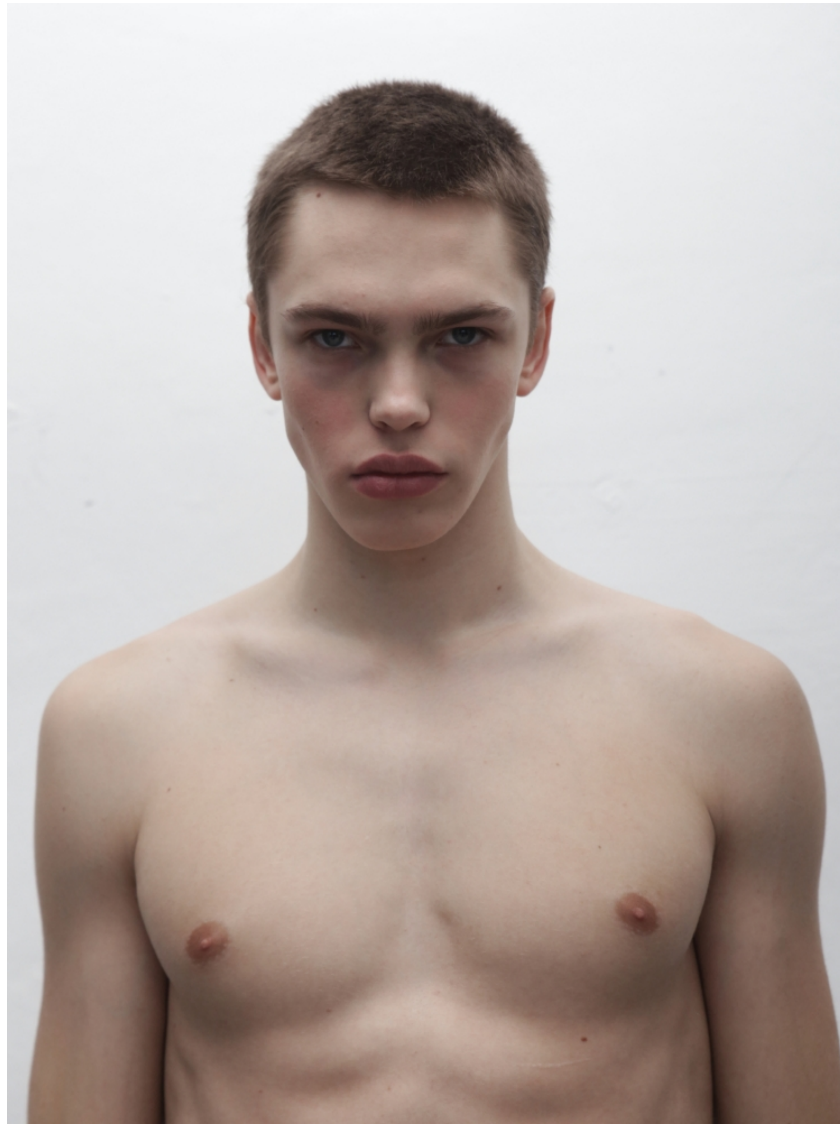

FRANCIS H

Height: 187cm / 6' 1½" Chest: 85cm / 33½" Waist: 70cm 27½" Hips: 91cm / 36" Shoes: 44 EU / 10US / 9.5UK Hair: Brown Eyes: Blue

FRANCIS H

Height: 187cm / 6' 1½" Chest: 85cm / 33½" Waist: 70cm 27½" Hips: 91cm / 36" Shoes: 44 EU / 10US / 9.5UK Hair: Brown Eyes: Blue