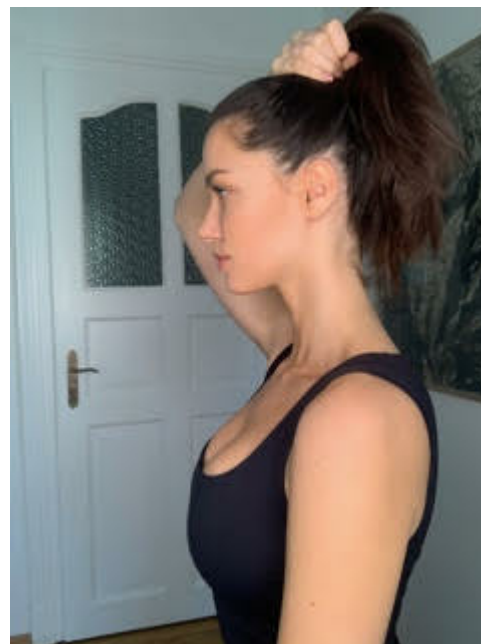

ANNA-CHRISTINA S

Height: 173cm / 5' 8" Bust: 87cm / 34½" Waist: 60cm 23½" Hips: 90cm / 35½" Shoes: 39 EU / 8 US / 6 UK Hair: Brown Eyes: Green

ANNA-CHRISTINA S

Height: 173cm / 5' 8" Bust: 87cm / 34½" Waist: 60cm 23½" Hips: 90cm / 35½" Shoes: 39 EU / 8 US / 6 UK Hair: Brown Eyes: Green