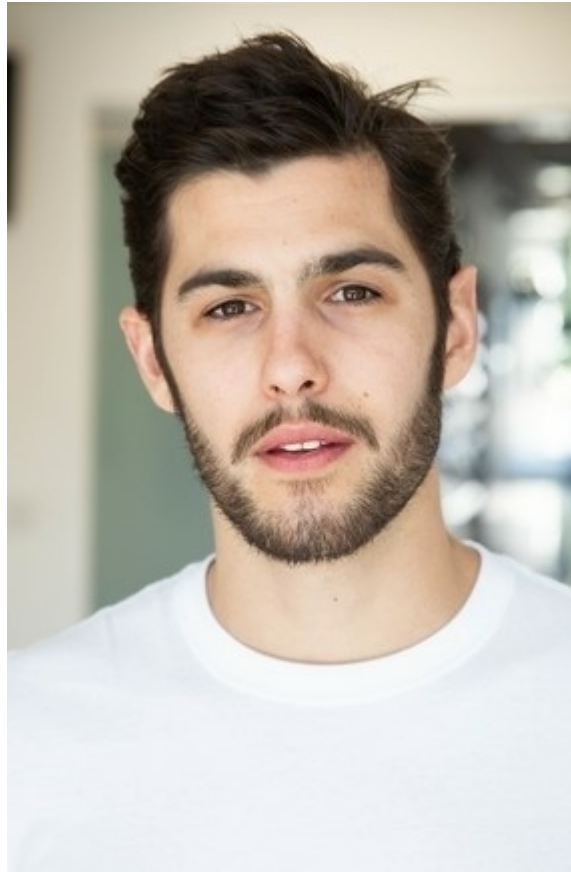

**RENE G**

Height: 185cm / 6' 1" Chest: 102cm / 40" Waist: 79cm / 31" Hips: 88cm / 34½" Shoes: 42 EU / 8½ US / 8 UK

## RENE G

Height: 185cm / 6' 1" Chest: 102cm / 40" Waist: 79cm / 31" Hips: 88cm / 34½" Shoes: 42 EU / 8½ US / 8 UK

## RENE G

Height: 185cm / 6' 1" Chest: 102cm / 40" Waist: 79cm 31" Hips: 88cm / 34½" Shoes: 42 EU / 8½ US / 8 UK

**RENE G**

Height: 185cm / 6' 1" Chest: 102cm / 40" Waist: 79cm / 31" Hips: 88cm / 34½" Shoes: 42 EU / 8½ US / 8 UK