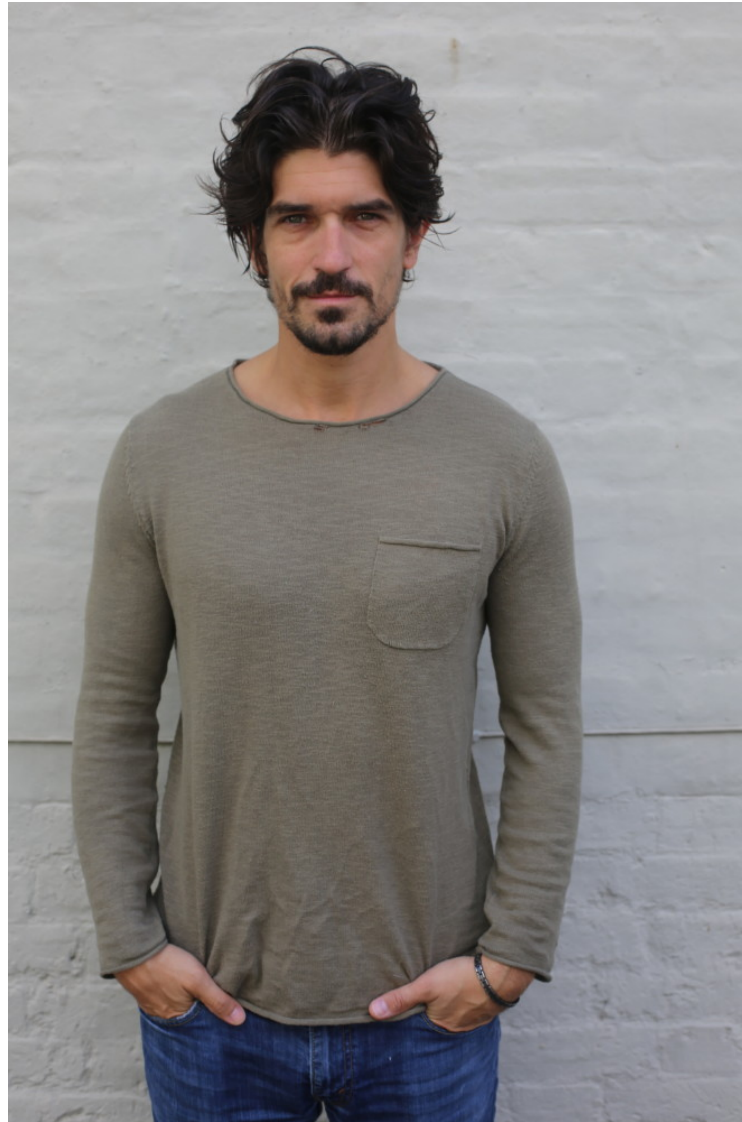

EDWARDS

Height: 184cm / 6' 0½" Chest: 97cm / 38" Waist: 82cm / 32½" Hips: 95cm / 37½" Shoes: 43EU / 9US / 8.5UK Hair: Dark brown Eyes: Green

EDWARDS

Height: 184cm / 6' 0½" Chest: 97cm / 38" Waist: 82cm / 32½" Hips: 95cm / 37½" Shoes: 43EU / 9US / 8.5UK Hair: Dark brown Eyes: Green

EDWARDS

Height: 184cm / 6'0½" Chest: 97cm / 38" Waist: 82cm / 32½" Hips: 95cm / 37½" Shoes: 43EU / 9US / 8.5UK Hair: Dark brown Eyes: Green

EDWARDS

Height: 184cm / 6' 0½" Chest: 97cm / 38" Waist: 82cm / 32½" Hips: 95cm / 37½" Shoes: 43EU / 9US / 8.5UK Hair: Dark brown Eyes: Green