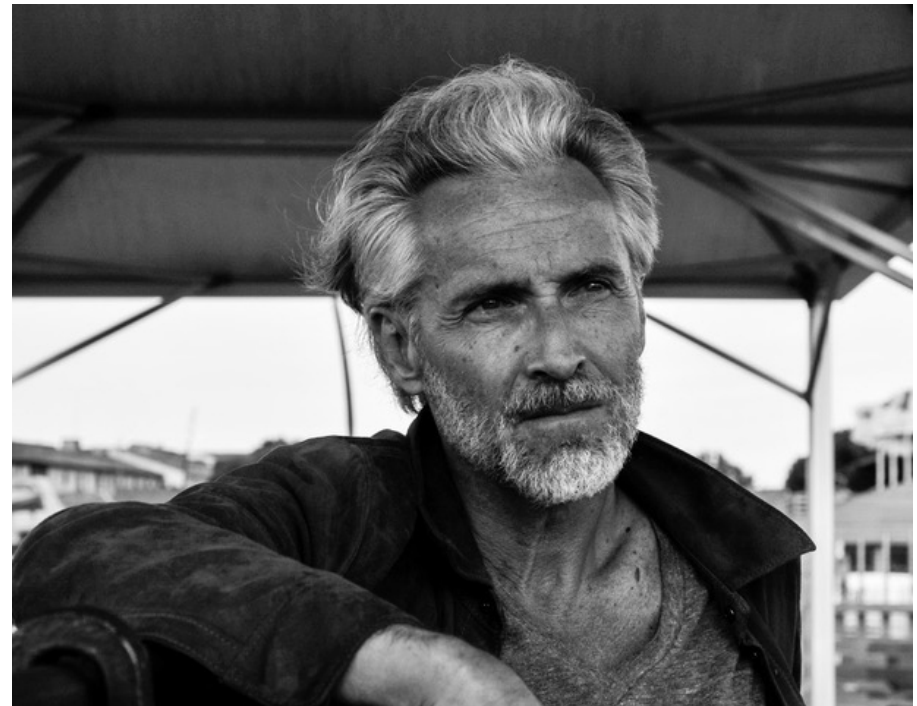

BEN D

Height: 184cm / 6'0½" Chest: 95cm / 37½" Waist: 80cm 31½" Hips: 95cm / 37½" Shoes: 43.5EU / 9½US / 9UK Hair: Grey Eyes: Blue

BEN D

Height: 184cm / 6'0½" Chest: 95cm / 37½" Waist: 80cm 31½" Hips: 95cm / 37½" Shoes: 43.5EU / 9½US / 9UK Hair: Grey Eyes: Blue