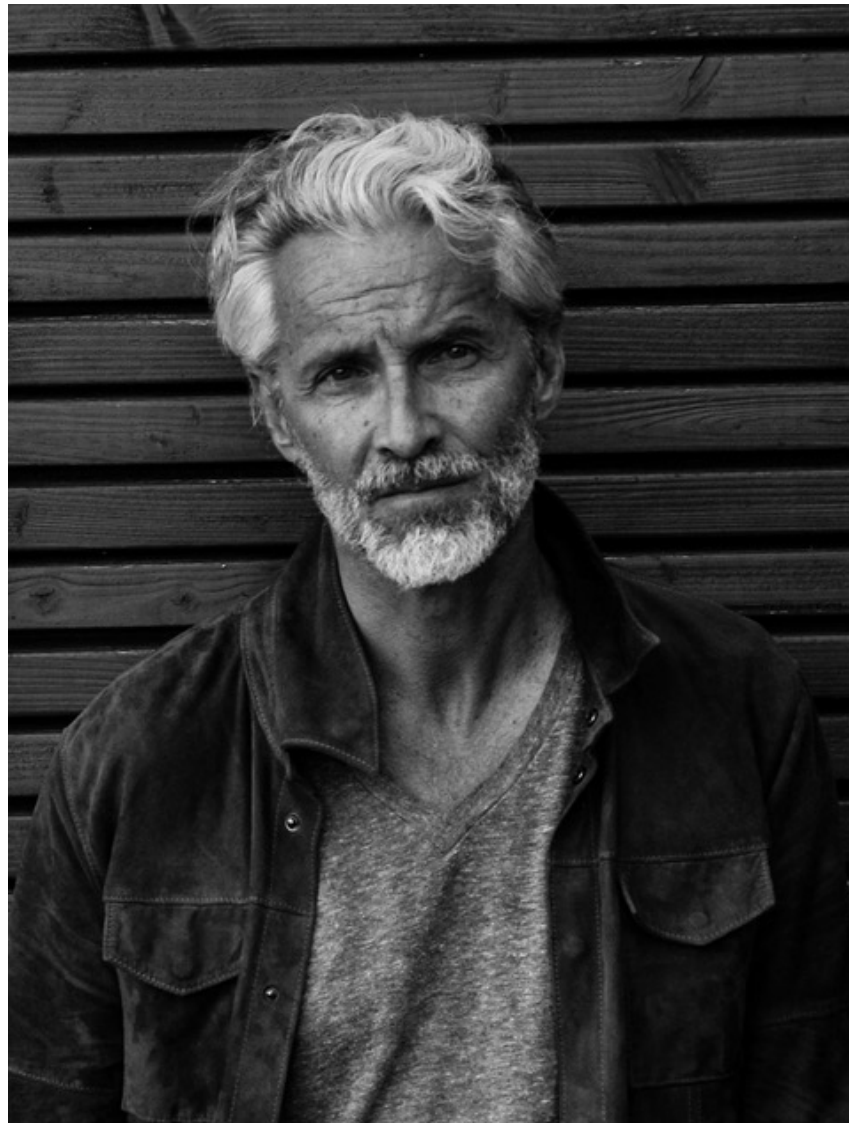

BEN D

Height: 184cm / 6'0½" Chest: 95cm / 37½" Waist: 80cm 31½" Hips: 95cm / 37½" Shoes: 43.5EU / 9½US / 9UK Hair: Grey Eyes: Blue

BEN D

Height: 184cm / 6'0½" Chest: 95cm / 37½" Waist: 80cm 31½" Hips: 95cm / 37½" Shoes: 43.5EU / 9½US / 9UK Hair: Grey Eyes: Blue