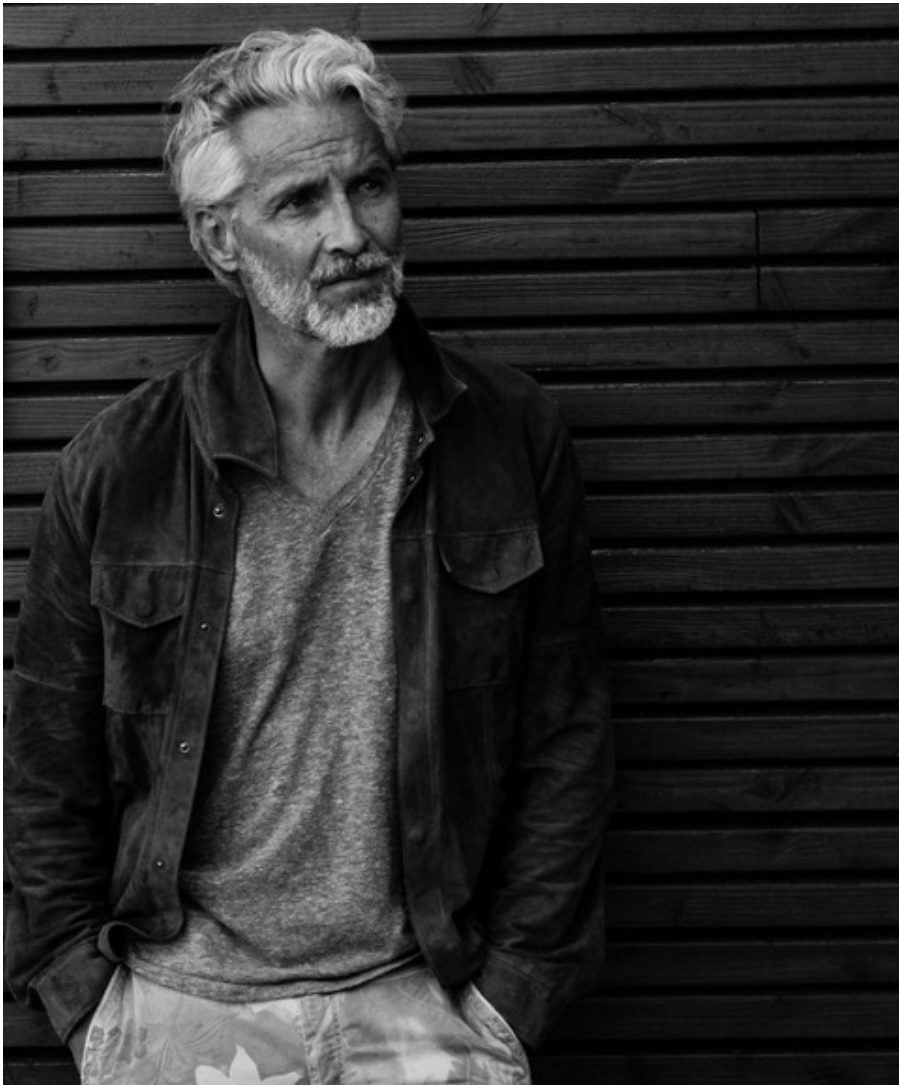

BEN D

Height: 184cm / 6'0½" Chest: 95cm / 37½" Waist: 80cm 31½" Hips: 95cm / 37½" Shoes: 43.5EU / 9½US / 9UK Hair: Grey Eyes: Blue

BEN D

Height: 184cm / 6'0½" Chest: 95cm / 37½" Waist: 80cm 31½" Hips: 95cm / 37½" Shoes: 43.5EU / 9½US / 9UK Hair: Grey Eyes: Blue