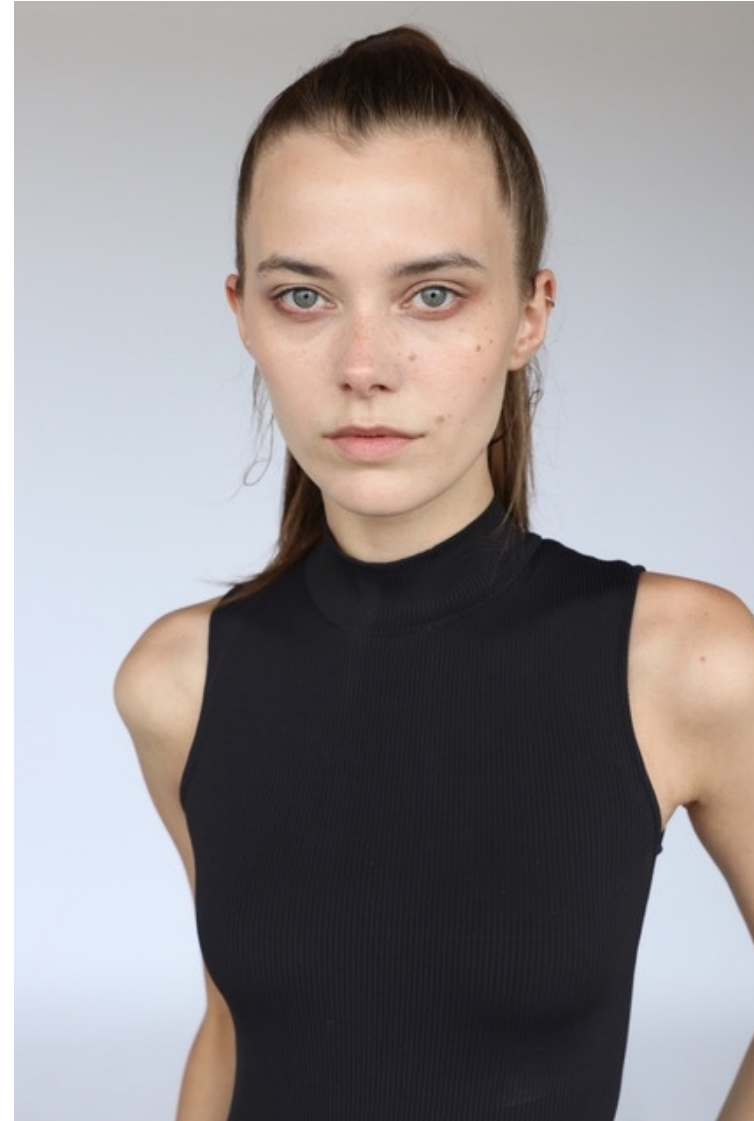

MASHA

Height: 178cm / 5' 10" Bust: 82cm / 32½" Waist: 59cm / 23" Hips: 90cm / 35½" Shoes: 39 EU / 8 US / 6 UK Hair: Brown Eyes: Green

MASHA

Height: 178cm / 5' 10" Bust: 82cm / 32½" Waist: 59cm / 23" Hips: 90cm / 35½" Shoes: 39 EU / 8 US / 6 UK Hair: Brown Eyes: Green

MASHA

Height: 178cm / 5' 10" Bust: 82cm / 32½" Waist: 59cm / 23" Hips: 90cm / 35½" Shoes: 39 EU / 8 US / 6 UK Hair: Brown Eyes: Green