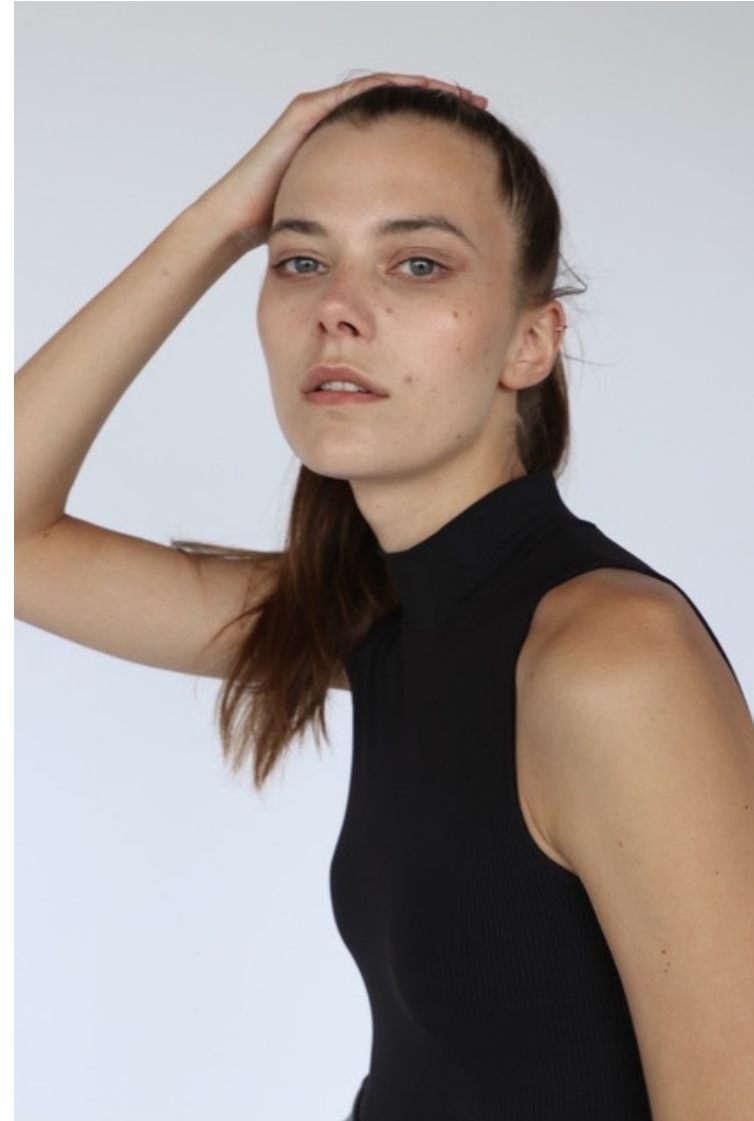

MASHA

Height: 178cm / 5' 10" Bust: 82cm / 32½" Waist: 59cm / 23" Hips: 90cm / 35½" Shoes: 39 EU / 8 US / 6 UK Hair: Brown Eyes: Green

MASHA

Height: 178cm / 5' 10" Bust: 82cm / 32½" Waist: 59cm / 23" Hips: 90cm / 35½" Shoes: 39 EU / 8 US / 6 UK Hair: Brown Eyes: Green

MASHA

Height: 178cm / 5' 10" Bust: 82cm / 32½" Waist: 59cm / 23" Hips: 90cm / 35½" Shoes: 39 EU / 8 US / 6 UK Hair: Brown Eyes: Green