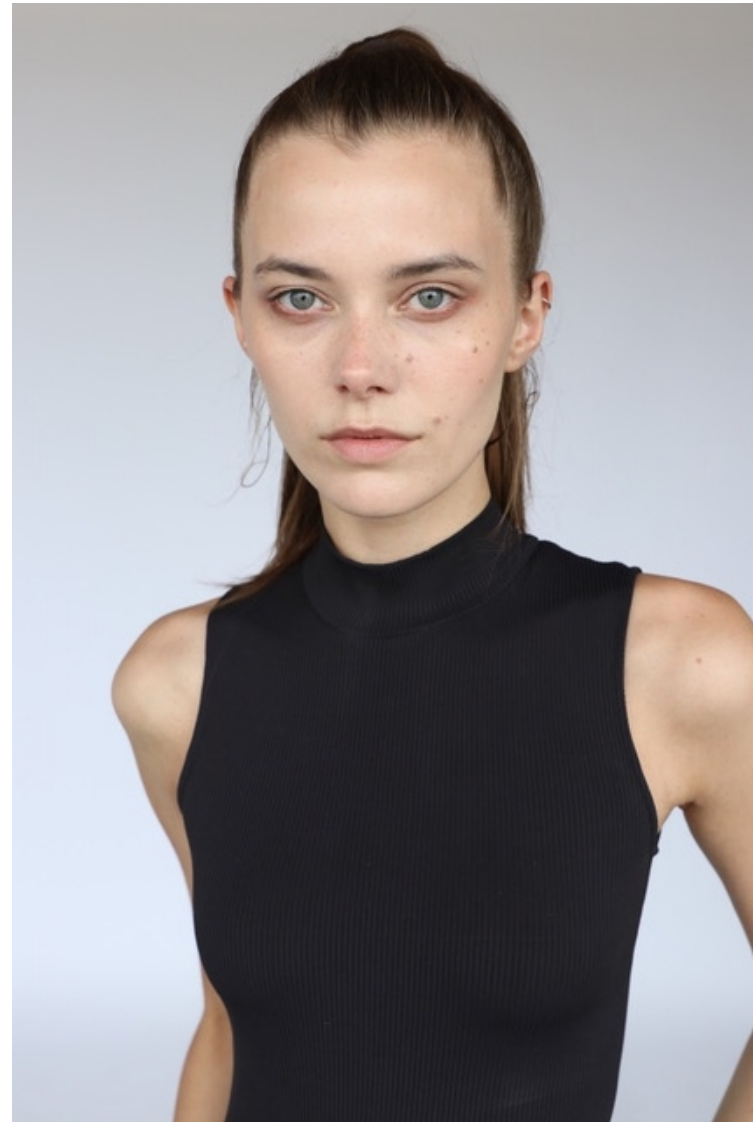

**MASHA**

Height: 178cm / 5' 10"   Bust: 82cm / 32½"   Waist: 59cm / 23"   Hips: 90cm / 35½"   Shoes: 39 EU / 8 US / 6 UK   Hair: Brown   Eyes: Green

**MASHA**

Height: 178cm / 5' 10" Bust: 82cm / 32½" Waist: 59cm / 23" Hips: 90cm / 35½" Shoes: 39 EU / 8 US / 6 UK Hair: Brown Eyes: Green

**MASHA**

Height: 178cm / 5' 10" Bust: 82cm / 32½" Waist: 59cm / 23" Hips: 90cm / 35½" Shoes: 39 EU / 8 US / 6 UK Hair: Brown Eyes: Green